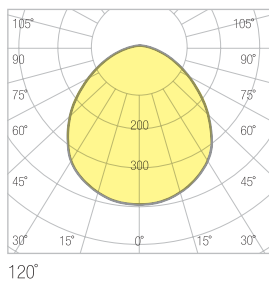

INDUSTRIAL LIGHTING
LUMINAIRE SERIESES
**POLYCARBONATE WATERPROOF
LUMINARIES**

VETA

Technical Specifications

Housing	: Polycarbonate
Light Source	: Mid Power Led
Input Voltage	: 220-240V AC 50/60Hz
CRI	: >80
IP	: IP65
Diffuser	: Polycarbonate
Colour Temperature	: 3000K / 4000K / 5000K / 6500K
Operating Temperature	: -40°C ... +55°C
Weight	: 0,8kg / 1,4kg

POWER	LUMEN	DIMENSIONS
18W	2.422lm	60cm
30W	3.798lm	120cm
42W	5.276lm	120cm
50W	6.368lm	120cm
60W	7.624lm	120cm

Photometric Data

Technical Drawing

Dimensions (mm)

a	b	c
600mm	77mm	80mm

a	b	c
1200mm	77mm	80mm