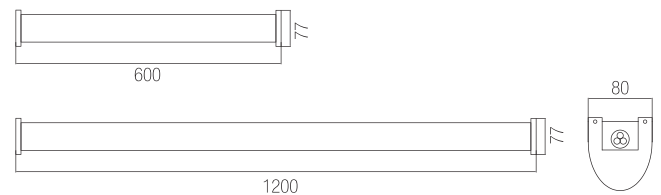

INDUSTRIAL LIGHTING
LUMINAIRE SERIESES
**POLYCARBONATE WATERPROOF
LUMINARIES**

VETA

Technical Specifications

Housing	: Polycarbonate
Light Source	: Mid Power Led
Input Voltage	: 220-240V AC 50/60Hz
CRI	: >80
IP	: IP65
Diffuser	: Polycarbonate
Colour Temperature	: 3000K / 4000K / 5000K / 6500K
Operating Temperature	: -40°C ... +55°C
Weight	: 0,8kg / 1,4kg

POWER	LUMEN	DIMENSIONS
18W	2.422lm	60cm
30W	3.798lm	120cm
42W	5.276lm	120cm
50W	6.368lm	120cm
60W	7.624lm	120cm

Photometric Data

Technical Drawing

Dimensions (mm)

a	b	c
600mm	77mm	80mm

a	b	c
1200mm	77mm	80mm