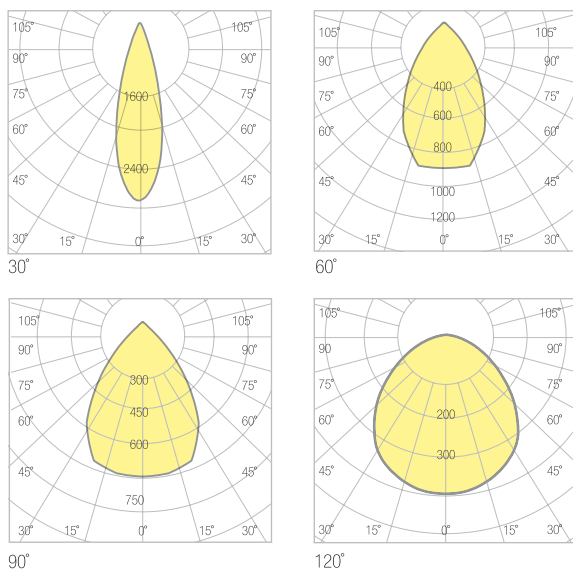

OUTDOOR LIGHTING LUMINAIRE SERIES FLOODLIGHT

VELENA-L

Technical Specifications

Housing	: Aluminum Injection
Light Source	: Power Led / Mid Power Led
Input Voltage	: 220-240V AC 50/60Hz
CRI	: >80
IP	: IP66
Diffuser	: Tempered Glass
Colour Temperature	: 3000K / 4000K / 5000K / 6500K
Operating Temperature	: -40°C ... +55°C
Optic	: 12°/25°/30°/45°/60°/90°/120°/ASYM
Weight	: 23kg
Ral Code	: Ral 7021

POWER	STANDART LUMEN	PRO SERIES LUMEN
400W	53.680lm	56.840lm
500W	66.650lm	71.250lm
600W	79.200lm	84.900lm

Photometric Data

Technical Drawing

Dimensions (mm)

a	b	c
360mm	960mm	85mm

Options

Driver: Dali / 1-10V / AUTODIM