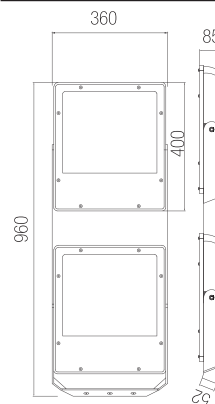

OUTDOOR LIGHTING LUMINAIRE SERIES FLOODLIGHT

VELENA-L

Technical Specifications

Housing	: Aluminum Injection
Light Source	: Power Led / Mid Power Led
Input Voltage	: 220-240V AC 50/60Hz
CRI	: >80
IP	: IP66
Diffuser	: Tempered Glass
Colour Temperature	: 3000K / 4000K / 5000K / 6500K
Operating Temperature	: -40°C ... +55°C
Optic	: 12°/25°/30°/45°/60°/90°/120°/ASYM
Weight	: 23kg
Ral Code	: Ral 7021

POWER	STANDART LUMEN	PRO SERIES LUMEN
400W	53.680lm	56.840lm
500W	66.650lm	71.250lm
600W	79.200lm	84.900lm

Photometric Data

Technical Drawing

Dimensions (mm)

a	b	c
360mm	960mm	85mm

Options

Driver: Dali / 1-10V / AUTODIM