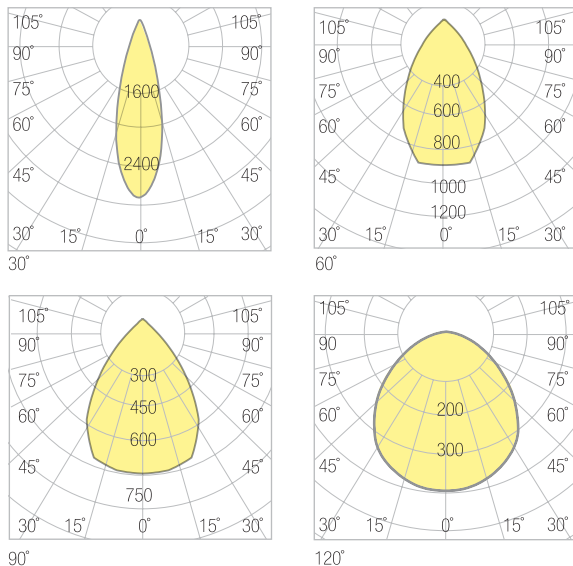

OUTDOOR LIGHTING LUMINAIRE SERIES

FLOODLIGHT

VELENA

Technical Specifications

Housing	: Aluminum Injection
Light Source	: Power Led / Mid Power Led
Input Voltage	: 220-240V AC 50/60Hz
CRI	: >80
IP	: IP66
Diffuser	: Tempered Glass
Colour Temperature	: 3000K / 4000K / 5000K / 6500K
Operating Temperature	: -40°C ... +55°C
Optic	: 12°/25°/30°/45°/60°/90°/120°/ASYM
Weight	: 9,2kg
Ral Code	: Ral 7021

POWER	STANDART LUMEN	PRO SERIES LUMEN
150W	20.120lm	21.195lm
180W	23.940lm	25.632lm
200W	26.840lm	28.420lm
250W	33.325lm	35.625lm
300W	39.600lm	42.450lm

Photometric Data

Technical Drawing

Dimensions (mm)

a	b	c
360mm	470mm	85mm

Options

Driver: Dali / 1-10V / AUTODIM
Parafodr

Technical values have ±5% tolerance.