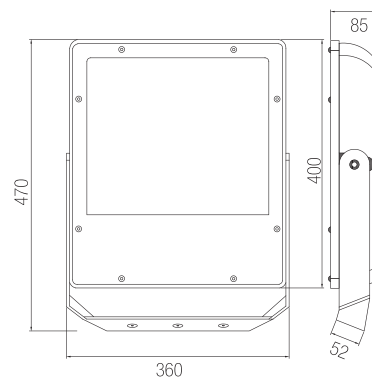

OUTDOOR LIGHTING LUMINAIRE SERIES

FLOODLIGHT

VELENA

Technical Specifications

Housing	: Aluminum Injection
Light Source	: Power Led / Mid Power Led
Input Voltage	: 220-240V AC 50/60Hz
CRI	: >80
IP	: IP66
Diffuser	: Tempered Glass
Colour Temperature	: 3000K / 4000K / 5000K / 6500K
Operating Temperature	: -40°C ... +55°C
Optic	: 12°/25°/30°/45°/60°/90°/120°/ASYM
Weight	: 9,2kg
Ral Code	: Ral 7021

POWER	STANDART LUMEN	PRO SERIES LUMEN
150W	20.120lm	21.195lm
180W	23.940lm	25.632lm
200W	26.840lm	28.420lm
250W	33.325lm	35.625lm
300W	39.600lm	42.450lm

Photometric Data

Technical Drawing

Dimensions (mm)

a	b	c
360mm	470mm	85mm

Options

Driver: Dali / 1-10V / AUTODIM
Parafodr

Technical values have ±5% tolerance.