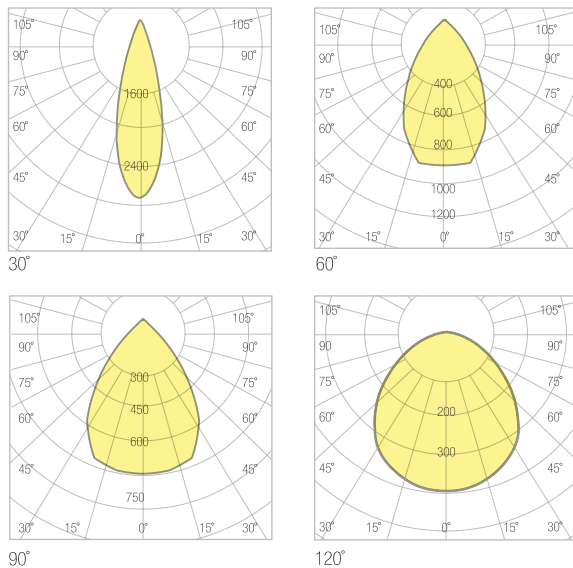

# TINY

### Photometric Data

### Dimensions (mm)

a	b	c
260mm	200mm	50mm