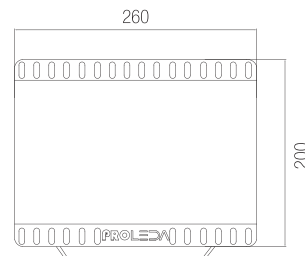

### Technical Specifications

Housing	: Aluminum Injection
Light Source	: Power Led / Mid Power Led
Input Voltage	: 220-240V AC 50/60Hz
CRI	: >80
IP	: IP66
Diffuser	: Tempered Glass / Polycarbonate
Colour Temperature	: 3000K / 4000K / 5000K / 6500K
Operating Temperature	: -40°C ... +55°C
Optic	: 12°/25°/30°/45°/60°/90°/120°/ASYM
Weight	: 3,2kg
Ral Code	: Ral 7021

### Dimensions (mm)

a	b	c
260mm	200mm	50mm