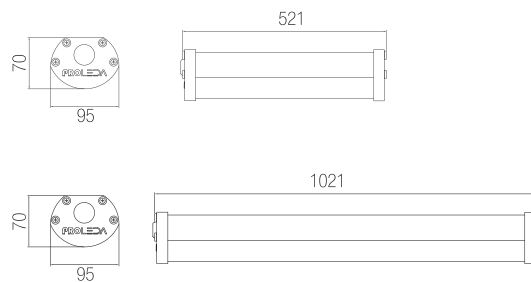

INDUSTRIAL LIGHTING LUMINAIRE SERIESES ALUMINUM WATERPROOF LUMINARIES

SAVLO

Technical Specifications

Housing	: Aluminum Extrusion
Light Source	: Mid Power Led
Input Voltage	: 220-240V AC 50/60Hz
CRI	: >80
IP	: IP65
Diffuser	: Acrylic
Colour Temperature	: 3000K / 4000K / 5000K / 6500K
Operating Temperature	: -40°C ... +55°C
Weight	: 1,8kg / 2,5kg

POWER	LUMEN	DIMENSIONS
18W	2.361lm	52cm
30W	3.792lm	102cm
42W	5.261lm	102cm
50W	6.232lm	102cm
60W	7.562lm	102cm

Photometric Data

Technical Drawing

Dimensions (mm)

a	b	c
521mm	95mm	70mm

a	b	c
1021mm	95mm	70mm