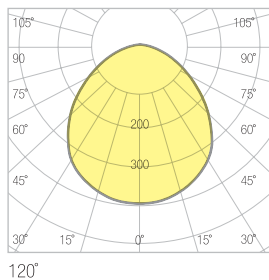

INDUSTRIAL LIGHTING LUMINAIRE SERIESES ALUMINUM WATERPROOF LUMINARIES

SAVLO

Technical Specifications

Housing	: Aluminum Extrusion
Light Source	: Mid Power Led
Input Voltage	: 220-240V AC 50/60Hz
CRI	: >80
IP	: IP65
Diffuser	: Acrylic
Colour Temperature	: 3000K / 4000K / 5000K / 6500K
Operating Temperature	: -40°C ... +55°C
Weight	: 1,8kg / 2,5kg

POWER	LUMEN	DIMENSIONS
18W	2.361lm	52cm
30W	3.792lm	102cm
42W	5.261lm	102cm
50W	6.232lm	102cm
60W	7.562lm	102cm

Photometric Data

Technical Drawing

Dimensions (mm)

a	b	c
521mm	95mm	70mm

a	b	c
1021mm	95mm	70mm