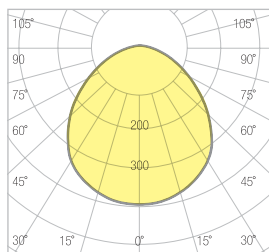

INTERIOR LIGHTING LUMINARIE SERIES RECESSED MOUNTED LINEER LUMINARIES

SALPA

Technical Specifications

Housing	: Aluminum Profile
Light Source	: Mid Power Led
Input Voltage	: 220-240V AC 50/60Hz
CRI	: >80
IP	: IP20
Diffuser	: Opal Diffuser
Colour Temperature	: 3000K / 4000K / 5000K / 6500K
Operating Temperature	: -40°C ... +55°C
Ral Code	: Ral 9016

DIMENSIONS	POWER	STANDART LUMEN	WEIGHT
50cm	18W	2.018lm	0,90kg
100cm	30W	3.218lm	1,65kg
100cm	42W	4.452lm	1,65kg
150cm	55W	5.940lm	2,50kg
200cm	60W	6.492lm	3,20kg
300cm	90W	9.654lm	4,95kg

Photometric Data