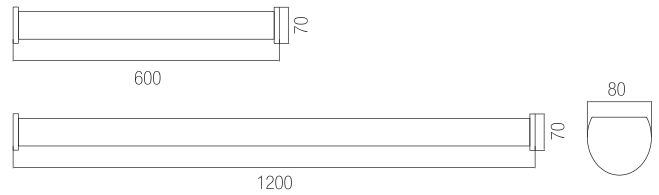

INDUSTRIAL LIGHTING LUMINAIRE SERIESES ALUMINUM WATERPROOF LUMINARIES

ROTA

Technical Specifications

Housing	: Aluminum Extrusion
Light Source	: Mid Power Led
Input Voltage	: 220-240V AC 50/60Hz
CRI	: >80
IP	: IP65
Diffuser	: Opal Difüzör
Colour Temperature	: 3000K / 4000K / 5000K / 6500K
Operating Temperature	: -40°C ... +55°C
Weight	: 1,1kg / 1,6kg

POWER	LUMEN	DIMENSIONS
18W	2.260lm	60cm
30W	3.788lm	120cm
42W	5.276lm	120cm
50W	6.362lm	120cm
60W	7.592lm	120cm

Photometric Data

Technical Drawing

Dimensions (mm)

a	b	c
600mm	70mm	80mm

a	b	c
1200mm	70mm	80mm