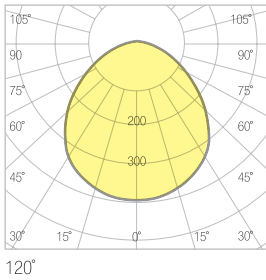

INDUSTRIAL LIGHTING LUMINAIRE SERIESES ALUMINUM WATERPROOF LUMINARIES

ROTA

Technical Specifications

Housing	: Aluminum Extrusion
Light Source	: Mid Power Led
Input Voltage	: 220-240V AC 50/60Hz
CRI	: >80
IP	: IP65
Diffuser	: Opal Difüzör
Colour Temperature	: 3000K / 4000K / 5000K / 6500K
Operating Temperature	: -40°C ... +55°C
Weight	: 1,1kg / 1,6kg

POWER	LUMEN	DIMENSIONS
18W	2.260lm	60cm
30W	3.788lm	120cm
42W	5.276lm	120cm
50W	6.362lm	120cm
60W	7.592lm	120cm

Photometric Data

Technical Drawing

Dimensions (mm)

a	b	c
600mm	70mm	80mm

a	b	c
1200mm	70mm	80mm