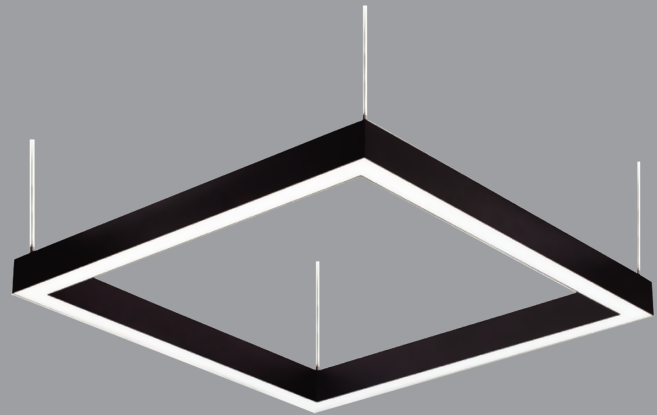

INTERIOR LIGHTING
LUMINARIE SERIES
**SURFACE MOUNTED LINEER
LUMINARIES**

PUNTEL SQUARE

Technical Specifications

Housing	: Aluminum Profil
Light Source	: Mid Power Led
Input Voltage	: 220-240V AC 50/60Hz
CRI	: >80
IP	: IP20
Diffuser	: Opal Diffuser
Colour Temperature	: 3000K / 4000K / 5000K / 6500K
Operating Temperature	: -40°C ... +55°C
Ral Code	: Ral 9005

DIMENSIONS	POWER	LUMEN	WEIGHT
60cmx60cm	44W	4.812lm	4,00kg
120cmx120cm	88W	9.645lm	8,00kg
145cmx145cm	116W	12.114lm	11,00kg

Photometric Data

Technical Drawing