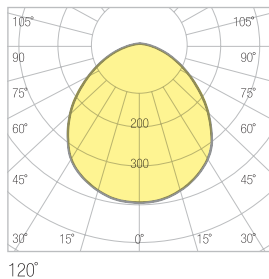

INTERIOR LIGHTING
LUMINARIE SERIES
**SURFACE MOUNTED LINEER
LUMINARIES**

PUNTEL SQUARE

Technical Specifications

Housing	: Aluminum Profil
Light Source	: Mid Power Led
Input Voltage	: 220-240V AC 50/60Hz
CRI	: >80
IP	: IP20
Diffuser	: Opal Diffuser
Colour Temperature	: 3000K / 4000K / 5000K / 6500K
Operating Temperature	: -40°C ... +55°C
Ral Code	: Ral 9005

DIMENSIONS	POWER	LUMEN	WEIGHT
60cmx60cm	44W	4.812lm	4,00kg
120cmx120cm	88W	9.645lm	8,00kg
145cmx145cm	116W	12.114lm	11,00kg

Photometric Data

Technical Drawing