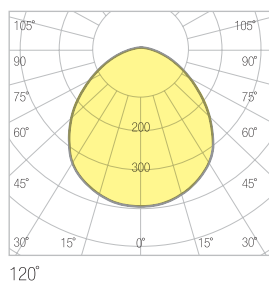

INTERIOR LIGHTING
LUMINARIE SERIES
SURFACE MOUNTED LINEAR LUMINARIES

PUNTEL

Technical Specifications

Housing	: Aluminum Profile
Light Source	: Mid Power Led
Input Voltage	: 220-240V AC 50/60Hz
CRI	: >80
IP	: IP20
Diffuser	: Opal Diffuser
Colour Temperature	: 3000K / 4000K / 5000K / 6500K
Operating Temperature	: -40°C ... +55°C
Ral Code	: Ral 9016
Ceiling Type	: Stalactite / Surface Mounted

DIMENSIONS	POWER	STANDART LUMEN	WEIGHT
50cm	18W	2.018lm	0,90kg
100cm	30W	3.218lm	1,65kg
100cm	42W	4.452lm	1,65kg
150cm	55W	5.940lm	2,50kg
200cm	60W	6.492lm	3,20kg
300cm	90W	9.654lm	4,95kg

Photometric Data