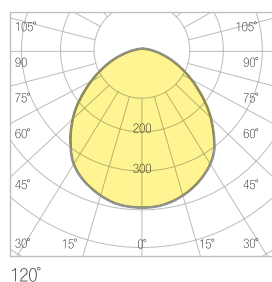

INTERIOR LIGHTING
LUMINARIE SERIES
**SURFACE MOUNTED LINEER
LUMINARIES**

PUNTEL CIRCLE

Technical Specifications

Housing	: Aluminum Profil
Light Source	: Mid Power Led
Input Voltage	: 220-240V AC 50/60Hz
CRI	: >80
IP	: IP20
Diffuser	: Opal Diffuser
Colour Temperature	: 3000K / 4000K / 5000K / 6500K
Operating Temperature	: -40°C ... +55°C
Ral Code	: Ral 9005

DIMENSIONS	POWER	LUMEN	WEIGHT
60cm	50W	6.665lm	3,50kg
90cm	54W	6.742lm	5,50kg
120cm	65W	7.212lm	7,00kg
150cm	90W	9.658lm	8,50kg

Photometric Data

Technical Drawing

Options

Driver	: Dali / 1-10V
Emergency Kit:	1 hr / 3 hr
Sensor	: Motion
Ral Code	: Optional Ral Codes
Dimensions	: Specific Dimensions