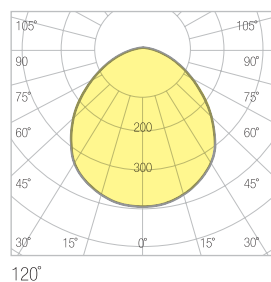

INTERIOR LIGHTING
LUMINARIE SERIES
**SURFACE MOUNTED CEILING
LUMINARIES**

PENTA

Technical Specifications

Housing	: Metal
Light Source	: Mid Power Led
Input Voltage	: 220-240V AC 50/60Hz
CRI	: >80
IP	: IP20
Diffuser	: Opal Diffuser
Colour Temperature	: 3000K / 4000K / 5000K / 6500K
Operating Temperature	: -40°C ... +55°C
Weight	: 1,5kg/2kg
Ral Code	: Ral 9016

POWER	STANDART LUMEN
18W	2.278lm
30W	3.788lm

Photometric Data

Technical Drawing

Options

Driver	: Dali / 1-10V
Emergency Kit	: 1hr / 3 hr
Sensor	: Motion
Ral Code	: Optional Ral Codes

Dimensions (mm)

a	b
250mm	75mm
a	b
350mm	95mm