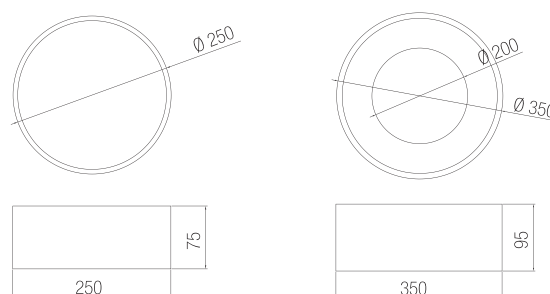

INTERIOR LIGHTING
LUMINARIE SERIES
**SURFACE MOUNTED CEILING
LUMINARIES**

PENTA

Technical Specifications

Housing	: Metal
Light Source	: Mid Power Led
Input Voltage	: 220-240V AC 50/60Hz
CRI	: >80
IP	: IP20
Diffuser	: Opal Diffuser
Colour Temperature	: 3000K / 4000K / 5000K / 6500K
Operating Temperature	: -40°C ... +55°C
Weight	: 1,5kg/2kg
Ral Code	: Ral 9016

POWER	STANDART LUMEN
18W	2.278lm
30W	3.788lm

Photometric Data

Technical Drawing

Options

Driver	: Dali / 1-10V
Emergency Kit	: 1hr / 3 hr
Sensor	: Motion
Ral Code	: Optional Ral Codes

Dimensions (mm)

a	b
250mm	75mm
a	b
350mm	95mm