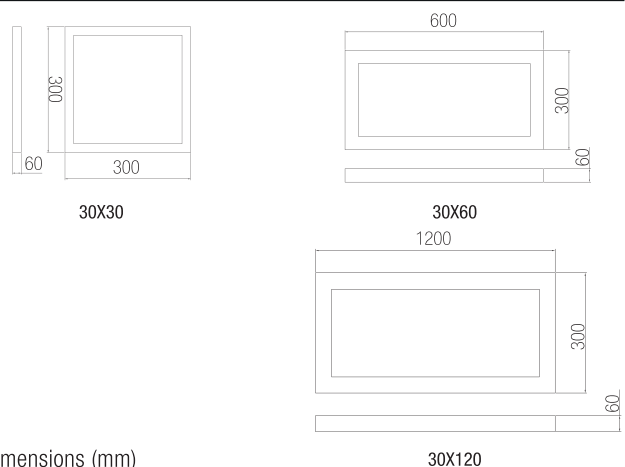

Technical Drawing

Options

Driver	: Dali / 1-10V
Emergency Kit:	1hr / 3 hr
Sensor	: Motion
Ral Code	: Optional Ral Codes

Dimensions (mm)

	a	b	c
30x30	300mm	300mm	60mm
30x60	300mm	600mm	60mm
30x120	300mm	1200mm	60mm