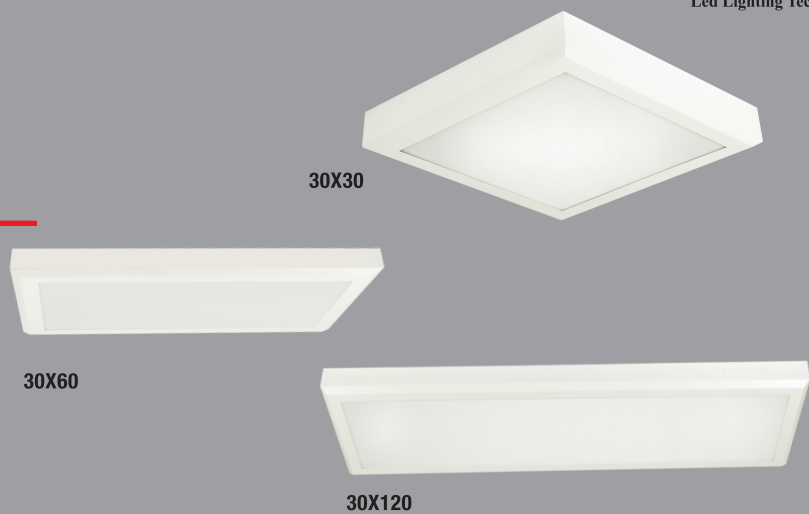

INTERIOR LIGHTING
LUMINARIE SERIES
**SURFACE MOUNTED BACKLIGHT
PANEL LUMINARIES**

ORSA-S

Technical Specifications

Housing	: Metal
Light Source	: Mid Power Led
Input Voltage	: 220-240V AC 50/60Hz
CRI	: >80
IP	: IP54
Diffuser	: Opal Diffuser
Colour Temperature	: 3000K / 4000K / 5000K / 6500K
Operating Temperature	: -40°C ... +55°C
Ral Code	: Ral 9016

DIMENSIONS	POWER	LUMEN	WEIGHT
30x30	15W	1.862lm	1,20kg
30x60	15W	1.891lm	2,25kg
30x120	30W	3.512lm	4,50kg
30x120	42W	4.024lm	4,50kg