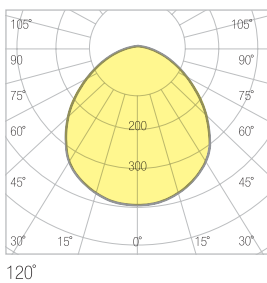

Photometric Data