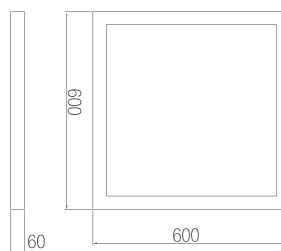

Technical Drawing

Options

Driver	: Dali / 1-10V
Emergency Kit:	1hr / 3 hr
Sensor	: Motion
Ral Code	: Optional Ral Codes

Dimensions (mm)

a	b	c
600mm	600mm	60mm