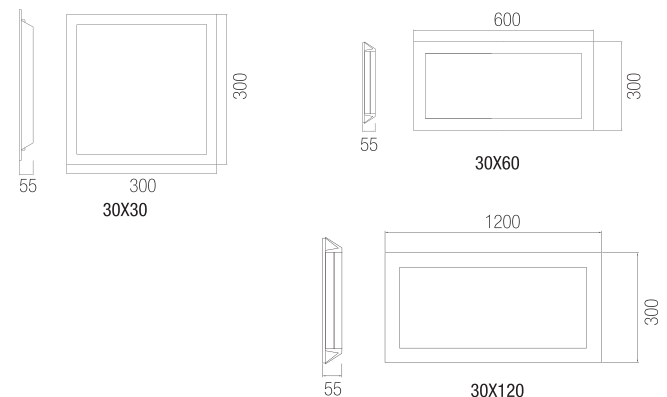

DIMENSIONS	POWER	LUMEN	WEIGHT
60x60	30W	3.754lm	2,5kg
60x60	42W	5.255lm	2,5kg

Photometric Data

Technical Drawing

Options

Driver	: Dali / 1-10V
Emergency Kit	: 1 hr/ 3 hr
Sensor	: Motion
Gövde Rengi	: Optional Ral Codes

Dimensions (mm)

a	b	c
600mm	600mm	55mm

INTERIOR LIGHTING LUMINARIE SERIES

RECESSED MOUNTED BACKLIGHT PANEL LUMINARIES

ORSA

Technical Specifications

Housing	: Metal
Light Source	: Mid Power Led
Input Voltage	: 220-240V AC 50/60Hz
CRI	: >80
IP	: IP54
Diffuser	: Opal Diffuser
Colour Temperature	: 3000K / 4000K / 5000K / 6500K
Operating Temperature	: -40°C ... +55°C
Ral Code	: Ral 9016
Ceiling Type	: Drywall / Clip-in / Rock wool

DIMENSIONS	POWER	LUMEN	WEIGHT
30x30	15W	1.862lm	1kg
30x60	15W	1.891lm	2kg
30x120	30W	3.512lm	4,2kg
30x120	42W	4.024lm	4,2kg

Photometric Data

Technical Drawing

Options

Driver	: Dali / 1-10V
Emergency Kit:	1 hr/ 3 hr
Sensor	: Motion
Gövde Rengi	: Optional Ral Codes

Dimensions (mm)

	a	b	c
30x30	300mm	300mm	55mm
30x60	300mm	600mm	55mm
30x120	300mm	1200mm	55mm