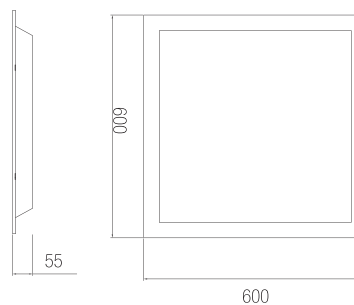

INTERIOR LIGHTING
LUMINARIE SERIES
**RECESSED MOUNTED BACKLIGHT
PANEL LUMINARIES**

ORSA

60X60

Technical Specifications

Housing	: Metal
Light Source	: Mid Power Led
Input Voltage	: 220-240V AC 50/60Hz
CRI	: >80
IP	: IP54
Diffuser	: Opal Diffuser
Colour Temperature	: 3000K / 4000K / 5000K / 6500K
Operating Temperature	: -40°C ... +55°C
Ral Code	: Ral 9016
Ceiling Type	: Drywall / Clip-in / Rock wool

DIMENSIONS	POWER	LUMEN	WEIGHT
60x60	30W	3.754lm	2,5kg
60x60	42W	5.255lm	2,5kg

Photometric Data

Technical Drawing

Options

Driver	: Dali / 1-10V
Emergency Kit	: 1 hr/ 3 hr
Sensor	: Motion
Gövde Rengi	: Optional Ral Codes

Dimensions (mm)

a	b	c
600mm	600mm	55mm

INTERIOR LIGHTING LUMINARIE SERIES

RECESSED MOUNTED BACKLIGHT PANEL LUMINARIES

ORSA

Technical Specifications

Housing	: Metal
Light Source	: Mid Power Led
Input Voltage	: 220-240V AC 50/60Hz
CRI	: >80
IP	: IP54
Diffuser	: Opal Diffuser
Colour Temperature	: 3000K / 4000K / 5000K / 6500K
Operating Temperature	: -40°C ... +55°C
Ral Code	: Ral 9016
Ceiling Type	: Drywall / Clip-in / Rock wool

Dimensions (mm)

	a	b	c
30x30	300mm	300mm	55mm
30x60	300mm	600mm	55mm
30x120	300mm	1200mm	55mm