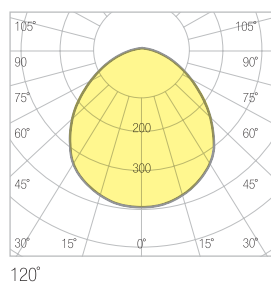

DIMENSIONS	POWER	LUMEN	WEIGHT
60x60	30W	3.754lm	2,5kg
60x60	42W	5.255lm	2,5kg

Photometric Data

Technical Drawing

Options

Driver	: Dali / 1-10V
Emergency Kit	: 1 hr/ 3 hr
Sensor	: Motion
Gövde Rengi	: Optional Ral Codes

Dimensions (mm)

a	b	c
600mm	600mm	55mm

INTERIOR LIGHTING LUMINARIE SERIES

RECESSED MOUNTED BACKLIGHT PANEL LUMINARIES

ORSA

Technical Specifications

Housing	: Metal
Light Source	: Mid Power Led
Input Voltage	: 220-240V AC 50/60Hz
CRI	: >80
IP	: IP54
Diffuser	: Opal Diffuser
Colour Temperature	: 3000K / 4000K / 5000K / 6500K
Operating Temperature	: -40°C ... +55°C
Ral Code	: Ral 9016
Ceiling Type	: Drywall / Clip-in / Rock wool

DIMENSIONS	POWER	LUMEN	WEIGHT
30x30	15W	1.862lm	1kg
30x60	15W	1.891lm	2kg
30x120	30W	3.512lm	4,2kg
30x120	42W	4.024lm	4,2kg

Photometric Data

Technical Drawing

Options

Driver	: Dali / 1-10V
Emergency Kit:	1 hr/ 3 hr
Sensor	: Motion
Gövde Rengi	: Optional Ral Codes

Dimensions (mm)

	a	b	c
30x30	300mm	300mm	55mm
30x60	300mm	600mm	55mm
30x120	300mm	1200mm	55mm