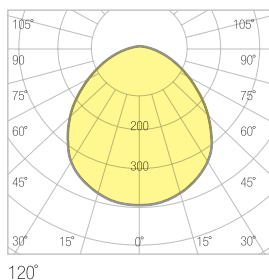

INTERIOR LIGHTING
LUMINARIE SERIES
**RECESSED MOUNTED BACKLIGHT
PANEL LUMINARIES**

ORSA

60X60

Technical Specifications

Housing	: Metal
Light Source	: Mid Power Led
Input Voltage	: 220-240V AC 50/60Hz
CRI	: >80
IP	: IP54
Diffuser	: Opal Diffuser
Colour Temperature	: 3000K / 4000K / 5000K / 6500K
Operating Temperature	: -40°C ... +55°C
Ral Code	: Ral 9016
Ceiling Type	: Drywall / Clip-in / Rock wool

DIMENSIONS	POWER	LUMEN	WEIGHT
60x60	30W	3.754lm	2,5kg
60x60	42W	5.255lm	2,5kg

Photometric Data

Technical Drawing

Options

Driver	: Dali / 1-10V
Emergency Kit	: 1 hr/ 3 hr
Sensor	: Motion
Gövde Rengi	: Optional Ral Codes

DIMENSIONS	POWER	LUMEN	WEIGHT
30x30	15W	1.862lm	1kg
30x60	15W	1.891lm	2kg
30x120	30W	3.512lm	4,2kg
30x120	42W	4.024lm	4,2kg

Photometric Data

Technical Drawing

Options

Driver	: Dali / 1-10V
Emergency Kit:	1 hr/ 3 hr
Sensor	: Motion
Gövde Rengi	: Optional Ral Codes

Dimensions (mm)

	a	b	c
30x30	300mm	300mm	55mm
30x60	300mm	600mm	55mm
30x120	300mm	1200mm	55mm