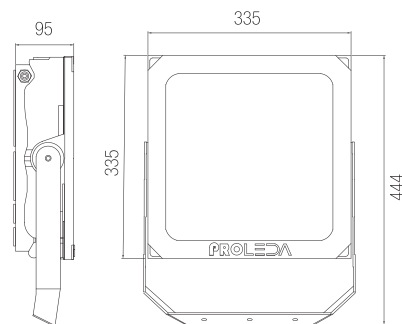

OUTDOOR LIGHTING LUMINAIRE SERIES

FLOODLIGHT

MORILE

Technical Specifications

Housing	: Aluminum Injection
Light Source	: Power Led / Mid Power Led
Input Voltage	: 220-240V AC 50/60Hz
CRI	: >80
IP	: IP66
Diffuser	: Tempered Glass
Colour Temperature	: 3000K / 4000K / 5000K / 6500K
Operating Temperature	: -40°C ... +55°C
Optic	: 12°/25°/30°/45°/60°/90°/120°/ASYM
Weight	: 9,2kg
Ral Code	: Ral 7021

POWER	STANDART LUMEN	PRO SERIES LUMEN
75W	9.900lm	10.655lm
100W	13.450lm	14.220lm
125W	16.625lm	17.687lm
150W	20.100lm	21.280lm

Photometric Data

Technical Drawing

Dimensions (mm)

a	b	c
335mm	335mm	95mm

Options