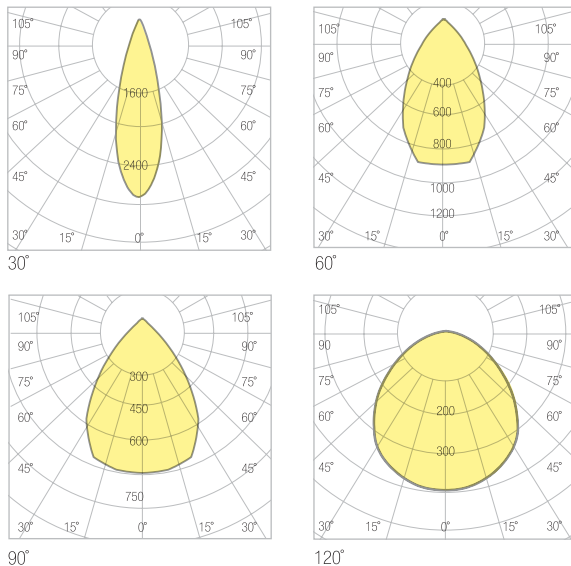

OUTDOOR LIGHTING LUMINAIRE SERIES

FLOODLIGHT

MORILE

Technical Specifications

Housing	: Aluminum Injection
Light Source	: Power Led / Mid Power Led
Input Voltage	: 220-240V AC 50/60Hz
CRI	: >80
IP	: IP66
Diffuser	: Tempered Glass
Colour Temperature	: 3000K / 4000K / 5000K / 6500K
Operating Temperature	: -40°C ... +55°C
Optic	: 12°/25°/30°/45°/60°/90°/120°/ASYM
Weight	: 9,2kg
Ral Code	: Ral 7021

POWER	STANDART LUMEN	PRO SERIES LUMEN
75W	9.900lm	10.655lm
100W	13.450lm	14.220lm
125W	16.625lm	17.687lm
150W	20.100lm	21.280lm

Photometric Data

Technical Drawing

Dimensions (mm)

a	b	c
335mm	335mm	95mm

Options