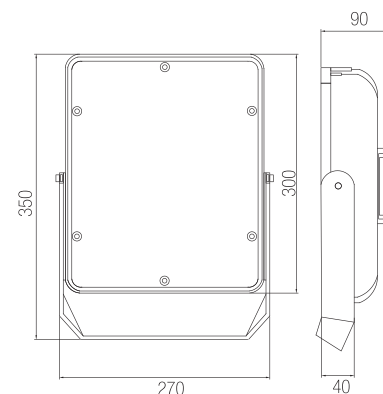

OUTDOOR LIGHTING LUMINAIRE SERIES

FLOODLIGHT

MAPA

Technical Specifications

Housing	: Aluminum Injection
Light Source	: Power Led / Mid Power Led
Input Voltage	: 220-240V AC 50/60Hz
CRI	: >80
IP	: IP66
Diffuser	: Tempered Glass
Colour Temperature	: 3000K / 4000K / 5000K / 6500K
Operating Temperature	: -40°C ... +55°C
Optic	: 12°/25°/30°/45°/60°/90°/120°/ASYM
Weight	: 5,7kg
Ral Code	: Ral 7021

POWER	STANDART LUMEN	PRO SERIES LUMEN
30W	3.922lm	4.384m
45W	5.931lm	6.320lm
65W	8.665lm	9.272lm
75W	9.880lm	11.065lm
100W	13.348lm	14.250lm

Photometric Data

Technical Drawing

Dimensions (mm)

a	b	c
270mm	350mm	90mm