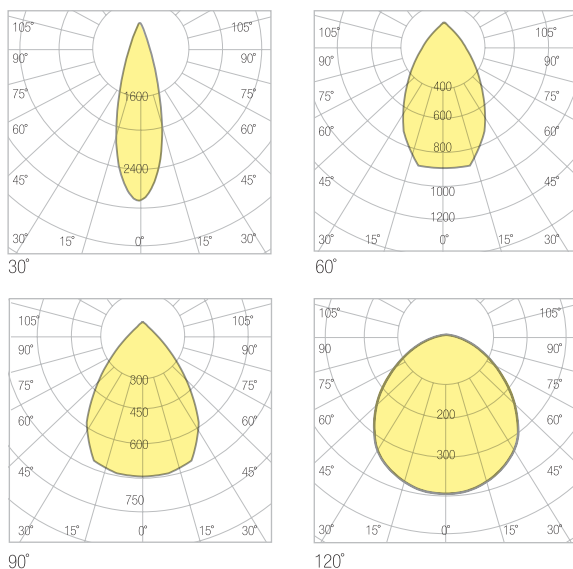

OUTDOOR LIGHTING LUMINAIRE SERIES

FLOODLIGHT

MAPA

Technical Specifications

Housing	: Aluminum Injection
Light Source	: Power Led / Mid Power Led
Input Voltage	: 220-240V AC 50/60Hz
CRI	: >80
IP	: IP66
Diffuser	: Tempered Glass
Colour Temperature	: 3000K / 4000K / 5000K / 6500K
Operating Temperature	: -40°C ... +55°C
Optic	: 12°/25°/30°/45°/60°/90°/120°/ASYM
Weight	: 5,7kg
Ral Code	: Ral 7021

POWER	STANDART LUMEN	PRO SERIES LUMEN
30W	3.922lm	4.384m
45W	5.931lm	6.320lm
65W	8.665lm	9.272lm
75W	9.880lm	11.065lm
100W	13.348lm	14.250lm

Photometric Data

Technical Drawing

Dimensions (mm)

a	b	c
270mm	350mm	90mm