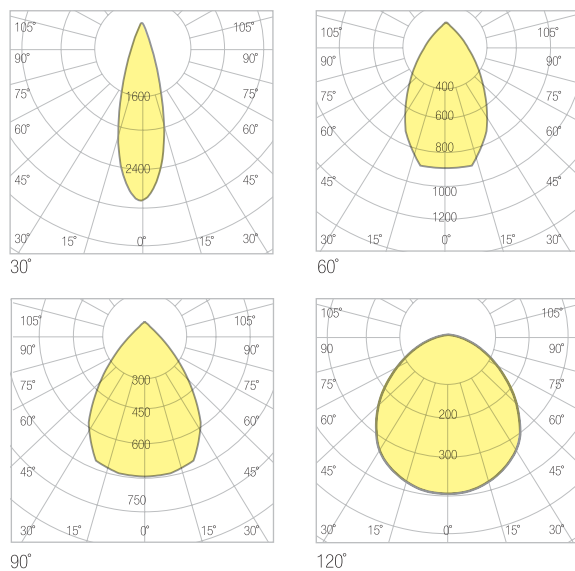

INDUSTRIAL LIGHTING LUMINAIRE SERIESSES CANOPY LUMINARIE

LAVA-K

Technical Specifications

Housing	: Aluminum Injection
Light Source	: Power Led / Mid Power Led
Input Voltage	: 220-240V AC 50/60Hz
CRI	: >80
IP	: IP66
Diffuser	: Tempered Glass
Colour Temperature	: 3000K / 4000K / 5000K / 6500K
Operating Temperature	: -40°C ... +55°C
Optic	: 12°/25°/30°/45°/60°/90°/120°/ASYM
Weight	: 9,2kg
Ral Code	: Ral 9016

POWER	STANDARD LUMEN	PRO SERIES LUMEN
75W	9.900lm	10.655lm
100W	13.450lm	14.220lm
125W	16.625lm	17.687lm
150W	20.100lm	21.280lm

Photometric Data

Technical Drawing

Dimensions (mm)

a	b	c
335mm	335mm	95mm

Options