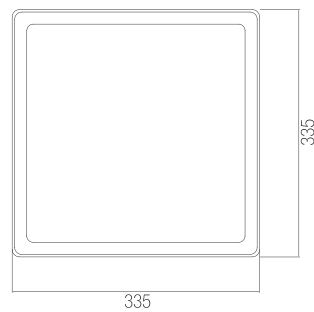

INDUSTRIAL LIGHTING LUMINAIRE SERIESSES CANOPY LUMINARIE

LAVA-K

Technical Specifications

Housing	: Aluminum Injection
Light Source	: Power Led / Mid Power Led
Input Voltage	: 220-240V AC 50/60Hz
CRI	: >80
IP	: IP66
Diffuser	: Tempered Glass
Colour Temperature	: 3000K / 4000K / 5000K / 6500K
Operating Temperature	: -40°C ... +55°C
Optic	: 12°/25°/30°/45°/60°/90°/120°/ASYM
Weight	: 9,2kg
Ral Code	: Ral 9016

POWER	STANDARD LUMEN	PRO SERIES LUMEN
75W	9.900lm	10.655lm
100W	13.450lm	14.220lm
125W	16.625lm	17.687lm
150W	20.100lm	21.280lm

Photometric Data

Technical Drawing

Dimensions (mm)

a	b	c
335mm	335mm	95mm

Options