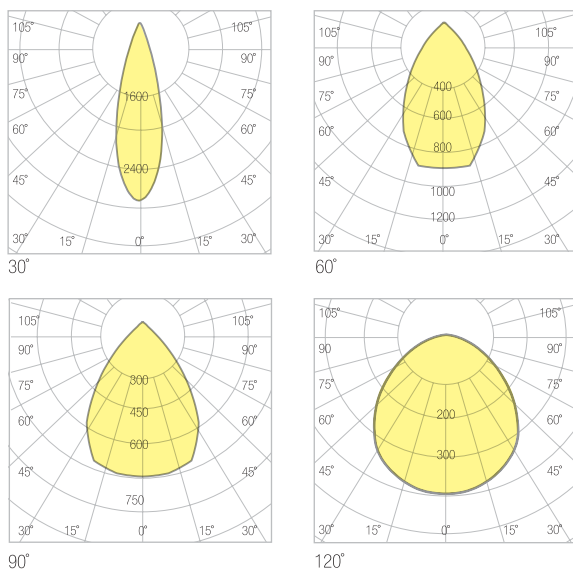

INDUSTRIAL LIGHTING LUMINAIRE SERIESES EXPROOF LUMINARIES

LAVA-E

Technical Specifications

Housing	: Aluminum Injection
Light Source	: Power Led / Mid Power Led
Input Voltage	: 220-240V AC 50/60Hz
CRI	: >80
IP	: IP66
Diffuser	: Tempered Glass
Colour Temperature	: 3000K / 4000K / 5000K / 6500K
Operating Temperature	: -40°C ... +55°C
Optic	: 12°/25°/30°/45°/60°/90°/120°/ASYM
Weight	: 9,2kg
Ral Code	: Ral 1023

POWER	STANDARD LUMEN	PRO SERIES LUMEN
75W	9.900lm	10.655lm
100W	13.450lm	14.220lm
125W	16.625lm	17.687lm
150W	20.100lm	21.280lm

Photometric Data

Technical Drawing

Dimensions (mm)

a	b	c
335mm	335mm	95mm

Options