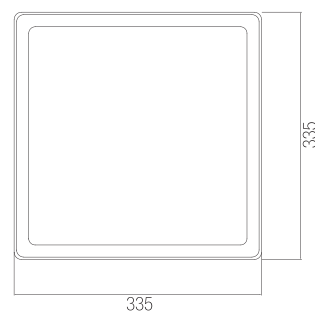

INDUSTRIAL LIGHTING LUMINAIRE SERIESES EXPROOF LUMINARIES

LAVA-E

Technical Specifications

Housing	: Aluminum Injection
Light Source	: Power Led / Mid Power Led
Input Voltage	: 220-240V AC 50/60Hz
CRI	: >80
IP	: IP66
Diffuser	: Tempered Glass
Colour Temperature	: 3000K / 4000K / 5000K / 6500K
Operating Temperature	: -40°C ... +55°C
Optic	: 12°/25°/30°/45°/60°/90°/120°/ASYM
Weight	: 9,2kg
Ral Code	: Ral 1023

POWER	STANDARD LUMEN	PRO SERIES LUMEN
75W	9.900lm	10.655lm
100W	13.450lm	14.220lm
125W	16.625lm	17.687lm
150W	20.100lm	21.280lm

Photometric Data

Technical Drawing

Dimensions (mm)

a	b	c
335mm	335mm	95mm

Options