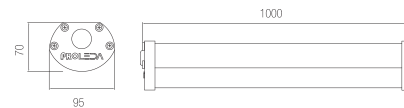

POWER	PRO SERIES LUMEN
75W	10.650lm

Technical Drawing

Dimensions (mm)

a	b	c
680mm	95mm	70mm

Photometric Data

Options

Driver : Dali / 1-10V
Emergency Kit : 1 hr / 3 hr

KARİA 105

Technical Specifications

Housing	: Aluminum Extrusion
Light Source	: Mid Power Led
Input Voltage	: 220-240V AC 50/60Hz
CRI	: >80
IP	: IP65
Diffuser	: Acrylic
Colour Temperature	: 3000K / 4000K / 5000K / 6500K
Operating Temperature	: -40°C ... +55°C
Optic	: 45°/60°/90°/120°
Weight	: 2,8kg
Ral Code	: Ral 9016

POWER	PRO SERIES LUMEN
105W	14.910lm

Technical Drawing

Dimensions (mm)

a	b	c
1000mm	95mm	70mm

Photometric Data

Options

Driver : Dali / 1-10V
Emergency Kit : 1 hr / 3 hr

KARİA 140