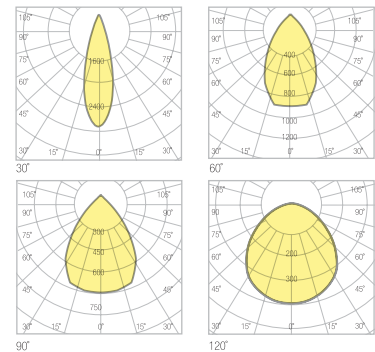

POWER	PRO SERIES LUMEN
105W	14.910lm

Technical Drawing

Dimensions (mm)

a	b	c
1000mm	95mm	70mm

Photometric Data

Options

Driver : Dali / 1-10V
Emergency Kit : 1 hr / 3 hr

KARİA 140

POWER	PRO SERIES LUMEN
140W	19.880lm

Technical Drawing

Dimensions (mm)

a	b	c
1330mm	95mm	70mm

Photometric Data

Options

Driver : Dali / 1-10V
Emergency Kit : 1 hr / hr