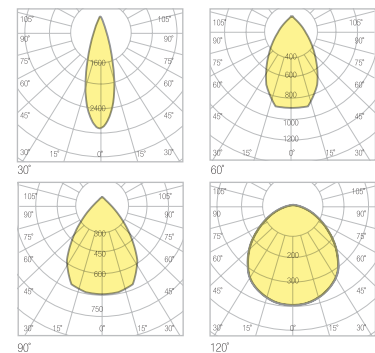

POWER	PRO SERIES LUMEN
105W	14.910lm

Technical Drawing

Dimensions (mm)

a	b	c
1000mm	95mm	70mm

Photometric Data

Options

Driver : Dali / 1-10V
Emergency Kit : 1 hr / 3 hr

KARİA 140

POWER	PRO SERIES LUMEN
140W	19.880lm

Technical Drawing

Dimensions (mm)

a	b	c
1330mm	95mm	70mm

Photometric Data

Options

Driver : Dali / 1-10V
Emergency Kit : 1 hr / hr