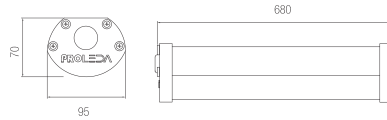

INDUSTRIAL LIGHTING
LUMINAIRE SERIES
HIGH BAY LIGHTING

KARIA

KARIA 75

KARIA 105

KARIA 140

KARİA 75

Technical Specifications

Housing	: Aluminum Extrusion
Light Source	: Mid Power Led
Input Voltage	: 220-240V AC 50/60Hz
CRI	: >80
IP	: IP65
Diffuser	: Acrylic
Colour Temperature	: 3000K / 4000K / 5000K / 6500K
Operating Temperature	: -40°C ... +55°C
Optic	: 45°/60°/90°/120°
Weight	: 2kg
Ral Code	: Ral 9016

POWER	PRO SERIES LUMEN
75W	10.650lm

Technical Drawing

Dimensions (mm)

a	b	c
680mm	95mm	70mm

Photometric Data

Options

Driver : Dali / 1-10V
Emergency Kit : 1 hr / 3 hr

KARİA 105

Technical Specifications

Housing	: Aluminum Extrusion
Light Source	: Mid Power Led
Input Voltage	: 220-240V AC 50/60Hz
CRI	: >80
IP	: IP65
Diffuser	: Acrylic
Colour Temperature	: 3000K / 4000K / 5000K / 6500K
Operating Temperature	: -40°C ... +55°C
Optic	: 45°/60°/90°/120°
Weight	: 2,8kg
Ral Code	: Ral 9016

POWER	PRO SERIES LUMEN
140W	19.880lm

Technical Drawing

Dimensions (mm)

a	b	c
1330mm	95mm	70mm

Photometric Data

Options

Driver : Dali / 1-10V
Emergency Kit : 1 hr / hr