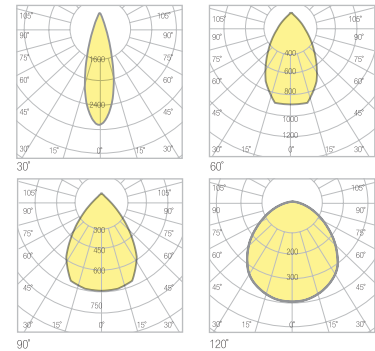

POWER	PRO SERIES LUMEN
75W	10.650lm

Technical Drawing

Dimensions (mm)

a	b	c
680mm	95mm	70mm

Photometric Data

Options

Driver : Dali / 1-10V
Emergency Kit : 1 hr / 3 hr

KARİA 105

POWER	PRO SERIES LUMEN
105W	14.910lm

Technical Drawing

Dimensions (mm)

a	b	c
1000mm	95mm	70mm

Photometric Data

Options

Driver : Dali / 1-10V
Emergency Kit : 1 hr / 3 hr

KARİA 140

POWER	PRO SERIES LUMEN
140W	19.880lm

Technical Drawing

Dimensions (mm)

a	b	c
1330mm	95mm	70mm

Photometric Data

Options

Driver : Dali / 1-10V
Emergency Kit : 1 hr / hr