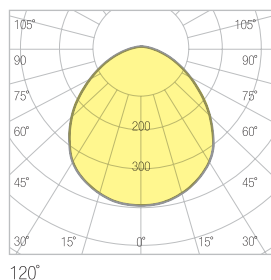

INTERIOR LIGHTING
LUMINARIE SERIES

**SURFACE MOUNTED SLIM BACKLIGHT
PANEL LUMINARIES**

GIZ-S

60X60

Technical Specifications

Housing	: Aluminum Profile
Light Source	: Mid Power Led
Input Voltage	: 220-240V AC 50/60Hz
CRI	: >80
IP	: IP44
Diffuser	: Opal Diffuser
Colour Temperature	: 3000K / 4000K / 5000K / 6500K
Operating Temperature	: -40°C ... +55°C
Ral Code	: Ral 9016

DIMENSIONS	POWER	LUMEN	WEIGHT
60x60	36W	3,415lm	2,75kg

Photometric Data

Technical Drawing

Options

Driver	: Dali / 1-10V
Emergency Kit:	1hr / 3 hr
Sensor	: Motion
Ral Code	: Optional Ral Codes

Dimensions (mm)

DIMENSIONS	POWER	LUMEN	WEIGHT
30x30	15W	1.410lm	0,75kg
30x60	15W	1.530lm	1,50kg
30x120	36W	3.430lm	2,75kg

Photometric Data

Technical Drawing

Options

Driver	: Dali / 1-10V
Emergency Kit	: 1hr / 3 hr
Sensor	: Motion
Ral Code	: Optional Ral Codes

Dimensions (mm)

30x30	a	b	c
	300mm	300mm	60mm

30x60	a	b	c
	300mm	600mm	60mm

30x120	a	b	c
	300mm	1200mm	60mm