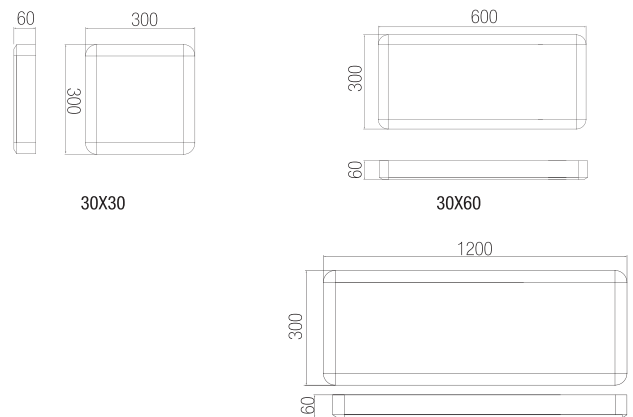

DIMENSIONS	POWER	LUMEN	WEIGHT
60x60	36W	3,415lm	2,75kg

Photometric Data

Technical Drawing

Options

Driver	: Dali / 1-10V
Emergency Kit:	1hr / 3 hr
Sensor	: Motion
Ral Code	: Optional Ral Codes

Dimensions (mm)

a	b	c
600mm	600mm	60mm

INTERIOR LIGHTING LUMINARIE SERIES

SURFACE MOUNTED SLIM BACKLIGHT PANEL LUMINARIES

GIZ-S

Technical Specifications

Housing	: Aluminum Profile
Light Source	: Mid Power Led
Input Voltage	: 220-240V AC 50/60Hz
CRI	: >80
IP	: IP44
Diffuser	: Opal Diffuser
Colour Temperature	: 3000K / 4000K / 5000K / 6500K
Operating Temperature	: -40°C ... +55°C
Ral Code	: Ral 9016

DIMENSIONS	POWER	LUMEN	WEIGHT
30x30	15W	1.410lm	0,75kg
30x60	15W	1.530lm	1,50kg
30x120	36W	3.430lm	2,75kg

Photometric Data

Technical Drawing

Options

Driver	: Dali / 1-10V
Emergency Kit	: 1hr / 3 hr
Sensor	: Motion
Ral Code	: Optional Ral Codes

Dimensions (mm)

30x30	a	b	c
	300mm	300mm	60mm

30x60	a	b	c
	300mm	600mm	60mm

30x120	a	b	c
	300mm	1200mm	60mm