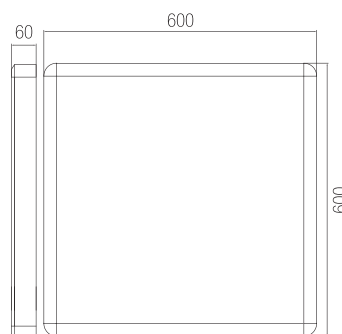

DIMENSIONS	POWER	LUMEN	WEIGHT
60x60	36W	3,415lm	2,75kg

Photometric Data

Technical Drawing

Options

Driver	: Dali / 1-10V
Emergency Kit:	1hr / 3 hr
Sensor	: Motion
Ral Code	: Optional Ral Codes

Dimensions (mm)

a	b	c
600mm	600mm	60mm

INTERIOR LIGHTING LUMINARIE SERIES

SURFACE MOUNTED SLIM BACKLIGHT PANEL LUMINARIES

GIZ-S

Technical Specifications

Housing	: Aluminum Profile
Light Source	: Mid Power Led
Input Voltage	: 220-240V AC 50/60Hz
CRI	: >80
IP	: IP44
Diffuser	: Opal Diffuser
Colour Temperature	: 3000K / 4000K / 5000K / 6500K
Operating Temperature	: -40°C ... +55°C
Ral Code	: Ral 9016

DIMENSIONS	POWER	LUMEN	WEIGHT
30x30	15W	1.410lm	0,75kg
30x60	15W	1.530lm	1,50kg
30x120	36W	3.430lm	2,75kg

Photometric Data

Technical Drawing

Options

Driver	: Dali / 1-10V
Emergency Kit	: 1hr / 3 hr
Sensor	: Motion
Ral Code	: Optional Ral Codes

Dimensions (mm)

30x30	a	b	c
	300mm	300mm	60mm

30x60	a	b	c
	300mm	600mm	60mm

30x120	a	b	c
	300mm	1200mm	60mm