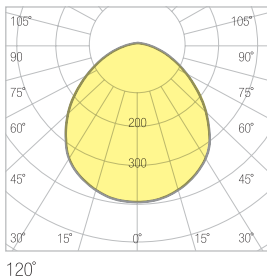

DIMENSIONS	POWER	LUMEN	WEIGHT
60x60	36W	3,415lm	2,75kg

Photometric Data

Technical Drawing

Options

Driver	: Dali / 1-10V
Emergency Kit:	1hr / 3 hr
Sensor	: Motion
Ral Code	: Optional Ral Codes

Dimensions (mm)

a	b	c
600mm	600mm	60mm

INTERIOR LIGHTING LUMINARIE SERIES

SURFACE MOUNTED SLIM BACKLIGHT PANEL LUMINARIES

GIZ-S

Technical Specifications

Housing	: Aluminum Profile
Light Source	: Mid Power Led
Input Voltage	: 220-240V AC 50/60Hz
CRI	: >80
IP	: IP44
Diffuser	: Opal Diffuser
Colour Temperature	: 3000K / 4000K / 5000K / 6500K
Operating Temperature	: -40°C ... +55°C
Ral Code	: Ral 9016

DIMENSIONS	POWER	LUMEN	WEIGHT
30x30	15W	1.410lm	0,75kg
30x60	15W	1.530lm	1,50kg
30x120	36W	3.430lm	2,75kg

Photometric Data

Technical Drawing

Options

Driver	: Dali / 1-10V
Emergency Kit	: 1hr / 3 hr
Sensor	: Motion
Ral Code	: Optional Ral Codes

Dimensions (mm)

30x30	a	b	c
	300mm	300mm	60mm

30x60	a	b	c
	300mm	600mm	60mm

30x120	a	b	c
	300mm	1200mm	60mm