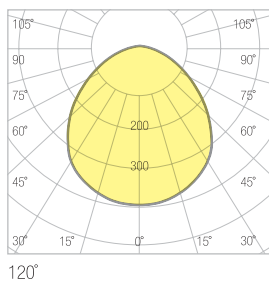

INTERIOR LIGHTING
LUMINARIE SERIES

**RECESSED MOUNTED SLIM BACKLIGHT
PANEL LUMINARIES**

GIZ

60X60

Technical Specifications

Housing	: Metal
Light Source	: Mid Power Led
Input Voltage	: 220-240V AC 50/60Hz
CRI	: >80
IP	: IP44
Diffuser	: Opal Diffuser
Colour Temperature	: 3000K / 4000K / 5000K / 6500K
Operating Temperature	: -40°C ... +55°C
Ral Code	: Ral 9016

DIMENSIONS	POWER	LUMEN	WEIGHT
60x60	36W	3,415lm	1,5kg

Photometric Data

Technical Drawing

Options

Driver	: Dali / 1-10V
Emergency Kit:	1hr / 3 hr
Sensor	: Motion
Ral Code	: Optional Ral Codes

Dimensions (mm)

DIMENSIONS	POWER	LUMEN	WEIGHT
30x30	15W	1.410lm	0,75kg
30x60	15W	1.530lm	1,50kg
30x120	36W	3.430lm	2,75kg

Photometric Data

Technical Drawing

Options

Driver	: Dali / 1-10V
Emergency Kit:	1hr / 3 hr
Sensor	: Motion
Ral Code	: Optional Ral Codes

Dimensions (mm)

	a	b	c
30x30	300mm	300mm	30mm
30x60	300mm	600mm	30mm
30x120	300mm	1200mm	30mm