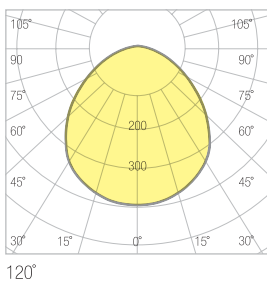

DIMENSIONS	POWER	LUMEN	WEIGHT
60x60	36W	3,415lm	1,5kg

Photometric Data

Technical Drawing

Options

Driver	: Dali / 1-10V
Emergency Kit:	1hr / 3 hr
Sensor	: Motion
Ral Code	: Optional Ral Codes

Dimensions (mm)

a	b	c
600mm	600mm	30mm

INTERIOR LIGHTING LUMINARIE SERIES

RECESSED MOUNTED SLIM BACKLIGHT PANEL LUMINARIES

GIZ

Technical Specifications

Housing	: Metal
Light Source	: Mid Power Led
Input Voltage	: 220-240V AC 50/60Hz
CRI	: >80
IP	: IP44
Diffuser	: Opal Diffuser
Colour Temperature	: 3000K / 4000K / 5000K / 6500K
Operating Temperature	: -40°C ... +55°C
Ral Code	: Ral 9016

DIMENSIONS	POWER	LUMEN	WEIGHT
30x30	15W	1.410lm	0,75kg
30x60	15W	1.530lm	1,50kg
30x120	36W	3.430lm	2,75kg

Photometric Data

Technical Drawing

Options

Driver	: Dali / 1-10V
Emergency Kit:	1hr / 3 hr
Sensor	: Motion
Ral Code	: Optional Ral Codes

Dimensions (mm)

	a	b	c
30x30	300mm	300mm	30mm
30x60	300mm	600mm	30mm
30x120	300mm	1200mm	30mm