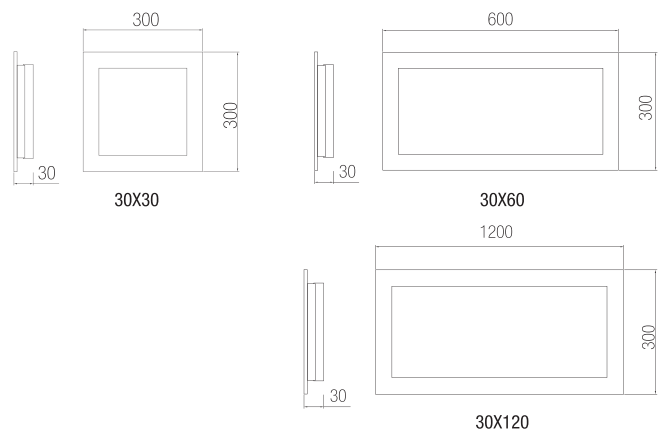

DIMENSIONS	POWER	LUMEN	WEIGHT
60x60	36W	3,415lm	1,5kg

Photometric Data

Technical Drawing

Options

Driver	: Dali / 1-10V
Emergency Kit:	1hr / 3 hr
Sensor	: Motion
Ral Code	: Optional Ral Codes

Dimensions (mm)

a	b	c
600mm	600mm	30mm

INTERIOR LIGHTING LUMINARIE SERIES

RECESSED MOUNTED SLIM BACKLIGHT PANEL LUMINARIES

GIZ

Technical Specifications

Housing	: Metal
Light Source	: Mid Power Led
Input Voltage	: 220-240V AC 50/60Hz
CRI	: >80
IP	: IP44
Diffuser	: Opal Diffuser
Colour Temperature	: 3000K / 4000K / 5000K / 6500K
Operating Temperature	: -40°C ... +55°C
Ral Code	: Ral 9016

DIMENSIONS	POWER	LUMEN	WEIGHT
30x30	15W	1.410lm	0,75kg
30x60	15W	1.530lm	1,50kg
30x120	36W	3.430lm	2,75kg

Photometric Data

Technical Drawing

Options

Driver	: Dali / 1-10V
Emergency Kit:	1hr / 3 hr
Sensor	: Motion
Ral Code	: Optional Ral Codes

Dimensions (mm)

	a	b	c
30x30	300mm	300mm	30mm
30x60	300mm	600mm	30mm
30x120	300mm	1200mm	30mm