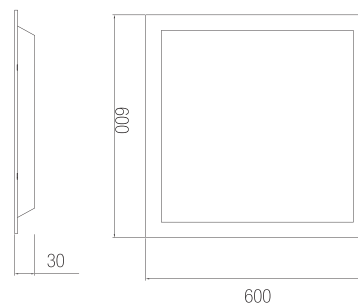

INTERIOR LIGHTING
LUMINARIE SERIES

**RECESSED MOUNTED SLIM BACKLIGHT
PANEL LUMINARIES**

GIZ

60X60

Technical Specifications

Housing	: Metal
Light Source	: Mid Power Led
Input Voltage	: 220-240V AC 50/60Hz
CRI	: >80
IP	: IP44
Diffuser	: Opal Diffuser
Colour Temperature	: 3000K / 4000K / 5000K / 6500K
Operating Temperature	: -40°C ... +55°C
Ral Code	: Ral 9016

DIMENSIONS	POWER	LUMEN	WEIGHT
60x60	36W	3,415lm	1,5kg

Photometric Data

Technical Drawing

Options

Driver	: Dali / 1-10V
Emergency Kit:	1hr / 3 hr
Sensor	: Motion
Ral Code	: Optional Ral Codes

Dimensions (mm)

DIMENSIONS	POWER	LUMEN	WEIGHT
30x30	15W	1.410lm	0,75kg
30x60	15W	1.530lm	1,50kg
30x120	36W	3.430lm	2,75kg

Photometric Data

Technical Drawing

Options

Driver	: Dali / 1-10V
Emergency Kit:	1hr / 3 hr
Sensor	: Motion
Ral Code	: Optional Ral Codes

Dimensions (mm)

	a	b	c
30x30	300mm	300mm	30mm
30x60	300mm	600mm	30mm
30x120	300mm	1200mm	30mm