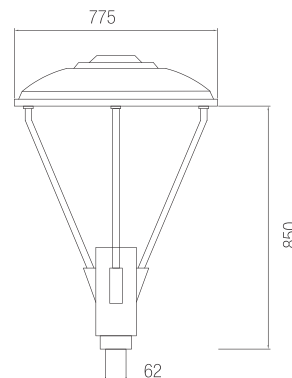

OUTDOOR LIGHTING
LUMINAIRE SERIES
PARK AND GARDEN LUMINAIRES

GENOVA

Technical Specifications

Housing	: Aluminum Injection
Light Source	: Power Led / Mid Power Led
Input Voltage	: 220-240V AC 50/60Hz
CRI	: >80
IP	: IP66
Diffuser	: Tempered Glass
Colour Temperature	: 3000K / 4000K / 5000K / 6500K
Operating Temperature	: -40°C ... +55°C
Weight	: 8kg
Ral Code	: Ral 9016

POWER	STANDARD LUMEN	PRO SERIES LUMEN
40W	4.942lm	5.310lm
50W	6.288lm	6.742lm
60W	7.430lm	7.970lm

Photometric Data

Technical Drawing

Dimensions (mm)

a	b	c
775mm	850mm	62mm

Options

Driver: Dali / 1-10V / AUTODIM
Parafodr