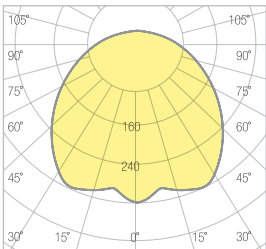

OUTDOOR LIGHTING
LUMINAIRE SERIES
PARK AND GARDEN LUMINAIRES

GENOVA

Technical Specifications

Housing	: Aluminum Injection
Light Source	: Power Led / Mid Power Led
Input Voltage	: 220-240V AC 50/60Hz
CRI	: >80
IP	: IP66
Diffuser	: Tempered Glass
Colour Temperature	: 3000K / 4000K / 5000K / 6500K
Operating Temperature	: -40°C ... +55°C
Weight	: 8kg
Ral Code	: Ral 9016

POWER	STANDARD LUMEN	PRO SERIES LUMEN
40W	4.942lm	5.310lm
50W	6.288lm	6.742lm
60W	7.430lm	7.970lm

Photometric Data

Technical Drawing

Dimensions (mm)

a	b	c
775mm	850mm	62mm

Options

Driver: Dali / 1-10V / AUTODIM
Parafodr