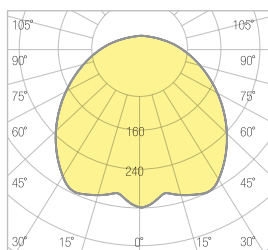

OUTDOOR LIGHTING LUMINAIRE SERIES

PARK AND GARDEN LUMINAIRES

GABYA

Technical Specifications

Housing	: Aluminum Injection
Light Source	: Power Led / Mid Power Led
Input Voltage	: 220-240V AC 50/60Hz
CRI	: >80
IP	: IP66
Diffuser	: PMMA Diffuser
Colour Temperature	: 3000K / 4000K / 5000K / 6500K
Operating Temperature	: -40°C ... +55°C
Weight	: 6kg
Ral Code	: Ral 7021

POWER	STANDARD LUMEN	PRO SERIES LUMEN
40W	4.930lm	5.240lm
50W	6.108lm	6.590lm
60W	7.388lm	7.872lm

Photometric Data

Technical Drawing

Dimensions (mm)

a	b	c
330mm	675mm	90mm

Options

Driver: Dali / 1-10V / AUTODIM