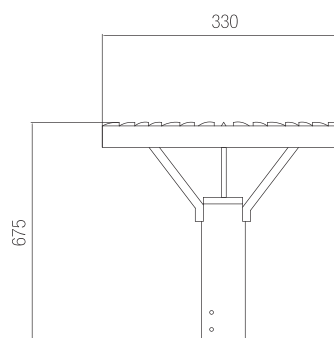

OUTDOOR LIGHTING LUMINAIRE SERIES

PARK AND GARDEN LUMINAIRES

GABYA

Technical Specifications

Housing	: Aluminum Injection
Light Source	: Power Led / Mid Power Led
Input Voltage	: 220-240V AC 50/60Hz
CRI	: >80
IP	: IP66
Diffuser	: PMMA Diffuser
Colour Temperature	: 3000K / 4000K / 5000K / 6500K
Operating Temperature	: -40°C ... +55°C
Weight	: 6kg
Ral Code	: Ral 7021

POWER	STANDARD LUMEN	PRO SERIES LUMEN
40W	4.930lm	5.240lm
50W	6.108lm	6.590lm
60W	7.388lm	7.872lm

Photometric Data

Technical Drawing

Dimensions (mm)

a	b	c
330mm	675mm	90mm

Options

Driver: Dali / 1-10V / AUTODIM