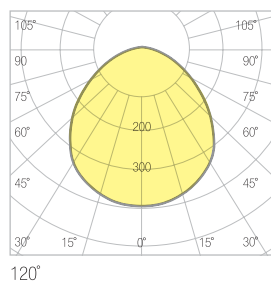

INTERIOR LIGHTING
LUMINARIE SERIES
STERILE PANEL LUMINARIE

FORA

Technical Specifications

Housing	: Metal
Light Source	: Mid Power Led
Input Voltage	: 220-240V AC 50/60Hz
CRI	: >80
IP	: IP65
Diffuser	: Tempered Glass
Colour Temperature	: 3000K / 4000K / 5000K / 6500K
Operating Temperature	: -40°C ... +55°C
Ral Code	: Ral 9016

POWER	LUMEN
30W	3,512lm
42W	4,024lm

Photometric Data

Technical Drawing

Options

Driver	: Dali / 1-10V
Emergency Kit:	1hr / 3 hr
Sensor	: Motion

Dimensions (mm)

a	b	c
600mm	600mm	73mm