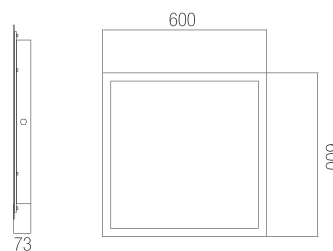

INTERIOR LIGHTING
LUMINARIE SERIES
STERILE PANEL LUMINARIE

FORA

Technical Specifications

Housing	: Metal
Light Source	: Mid Power Led
Input Voltage	: 220-240V AC 50/60Hz
CRI	: >80
IP	: IP65
Diffuser	: Tempered Glass
Colour Temperature	: 3000K / 4000K / 5000K / 6500K
Operating Temperature	: -40°C ... +55°C
Ral Code	: Ral 9016

POWER	LUMEN
30W	3,512lm
42W	4,024lm

Photometric Data

Technical Drawing

Options

Driver	: Dali / 1-10V
Emergency Kit:	1hr / 3 hr
Sensor	: Motion

Dimensions (mm)

a	b	c
600mm	600mm	73mm