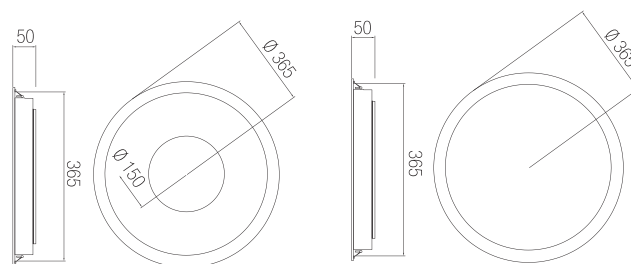

INTERIOR LIGHTING
LUMINARIE SERIES
**RECESSED MOUNTED CEILING
LUMINARIES**

DELTA

Technical Specifications

Housing	: Metal
Light Source	: Mid Power Led
Input Voltage	: 220-240V AC 50/60Hz
CRI	: >80
IP	: IP20
Diffuser	: Opal Diffuser
Colour Temperature	: 3000K / 4000K / 5000K / 6500K
Operating Temperature	: -40°C ... +55°C
Weight	: 1,4kg
Ral Code	: Ral 9016

POWER	STANDART LUMEN
18W	2.278lm
30W	3.788lm

Photometric Data

Technical Drawing

Options

Driver	: Dali / 1-10V
Emergency Kit	: 1 hr / 3 hr
Sensor	: Motion
Frame Color	: Optional Ral Codes

Dimensions (mm)

a	b
365mm	50mm