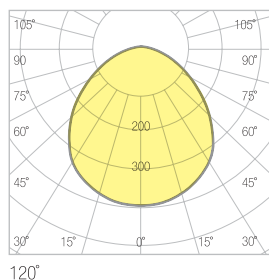

INTERIOR LIGHTING
LUMINARIE SERIES
**RECESSED MOUNTED CEILING
LUMINARIES**

DELTA

Technical Specifications

Housing	: Metal
Light Source	: Mid Power Led
Input Voltage	: 220-240V AC 50/60Hz
CRI	: >80
IP	: IP20
Diffuser	: Opal Diffuser
Colour Temperature	: 3000K / 4000K / 5000K / 6500K
Operating Temperature	: -40°C ... +55°C
Weight	: 1,4kg
Ral Code	: Ral 9016

POWER	STANDART LUMEN
18W	2.278lm
30W	3.788lm

Photometric Data

Technical Drawing

Options

Driver	: Dali / 1-10V
Emergency Kit	: 1 hr / 3 hr
Sensor	: Motion
Frame Color	: Optional Ral Codes

Dimensions (mm)

a	b
365mm	50mm