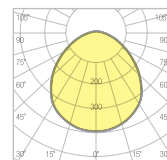

POWER	LUMEN
20W	3.210lm
25W	3.155lm
30W	3.710lm

Technical Drawing

Dimensions (mm)

a	b	Ø
230mm	55mm	205mm

Photometric Data

Options

Driver	: Dali / 1-10V
Emergency Kit	: 1hr / 3 hr
Sensor	: Motion
IP	: IP65