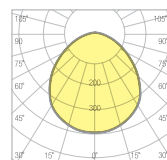

POWER	LUMEN
15W	1.586lm
18W	2.268lm
20W	3.140lm

Technical Drawing

Dimensions (mm)

a	b	Ø
180mm	55mm	157mm

Photometric Data

Options

Driver	: Dali / 1-10V
Emergency Kit	: 1hr / 3 hr
Sensor	: Motion
IP	: IP65

ARYA 8"