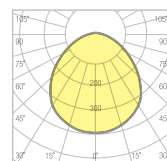

POWER	LUMEN
8W	1.000lm
10W	1.260lm
12W	1.506lm

Technical Drawing

Dimensions (mm)

a	b	Ø
140mm	55mm	123mm

Photometric Data

Options

Driver	: Dali / 1-10V
Emergency Kit	: 1hr / 3 hr
Sensor	: Motion
IP	: IP65

ARYA 6"

POWER	LUMEN
15W	1.586lm
18W	2.268lm
20W	3.140lm

Technical Drawing

Dimensions (mm)

a	b	Ø
180mm	55mm	157mm

Photometric Data

Options

Driver	: Dali / 1-10V
Emergency Kit	: 1hr / 3 hr
Sensor	: Motion
IP	: IP65

ARYA 8"

POWER	LUMEN
20W	3.210lm
25W	3.155lm
30W	3.710lm

Technical Drawing

Dimensions (mm)

a	b	Ø
230mm	55mm	205mm

Photometric Data

Options

Driver	: Dali / 1-10V
Emergency Kit	: 1hr / 3 hr
Sensor	: Motion
IP	: IP65