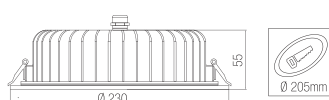

Technical Specifications

Housing	: Aluminum Injection
Light Source	: Mid Power Led
Input Voltage	: 220-240V AC 50/60Hz
CRI	: >80
IP	: IP54 / IP65*
Diffuser	: Opal Diffuser
Colour Temperature:	3000K / 4000K / 5000K / 6500K
Operating Temperature:	-40°C ... +55°C
Weight	: 0,400kg
Ral Code	: Ral 9016

POWER	LUMEN
15W	1.586lm
18W	2.268lm
20W	3.140lm

Technical Drawing

Dimensions (mm)

a	b	Ø
180mm	55mm	157mm

Photometric Data

Options

Driver	: Dali / 1-10V
Emergency Kit	: 1hr / 3 hr
Sensor	: Motion
IP	: IP65

ARYA 8"

Technical Specifications

Housing	: Aluminum Injection
Light Source	: Mid Power Led
Input Voltage	: 220-240V AC 50/60Hz
CRI	: >80
IP	: IP54 / IP65*
Diffuser	: Opal Diffuser
Colour Temperature:	3000K / 4000K / 5000K / 6500K
Operating Temperature:	-40°C ... +55°C
Weight	: 0,620kg
Ral Code	: Ral 9016

POWER	LUMEN
20W	3.210lm
25W	3.155lm
30W	3.710lm

Technical Drawing

Dimensions (mm)

a	b	Ø
230mm	55mm	205mm

Photometric Data

Options

Driver	: Dali / 1-10V
Emergency Kit	: 1hr / 3 hr
Sensor	: Motion
IP	: IP65