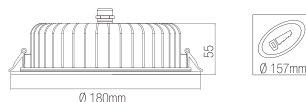

INTERIOR LIGHTING
LUMINARIE SERIES
DOWNLIGHT LUMINARIES

ARYA

ARYA 4"

ARYA 6"

ARYA 8"

ARYA 4"

Technical Specifications

Housing	: Aluminum Injection
Light Source	: Mid Power Led
Input Voltage	: 220-240V AC 50/60Hz
CRI	: >80
IP	: IP54 / IP65*
Diffuser	: Opal Diffuser
Colour Temperature:	3000K / 4000K / 5000K / 6500K
Operating Temperature:	-40°C ... +55°C
Weight	: 0,275kg
Ral Code	: Ral 9016

POWER	LUMEN
8W	1.000lm
10W	1.260lm
12W	1.506lm

Technical Drawing

Dimensions (mm)

a	b	Ø
140mm	55mm	123mm

Photometric Data

Options

Driver	: Dali / 1-10V
Emergency Kit	: 1hr / 3 hr
Sensor	: Motion
IP	: IP65

ARYA 6"

Technical Specifications

Housing	: Aluminum Injection
Light Source	: Mid Power Led
Input Voltage	: 220-240V AC 50/60Hz
CRI	: >80
IP	: IP54 / IP65*
Diffuser	: Opal Diffuser
Colour Temperature:	3000K / 4000K / 5000K / 6500K
Operating Temperature:	-40°C ... +55°C
Weight	: 0,400kg
Ral Code	: Ral 9016

POWER	LUMEN
15W	1.586lm
18W	2.268lm
20W	3.140lm

Technical Drawing

Dimensions (mm)

a	b	Ø
180mm	55mm	157mm

Photometric Data

Options

Driver	: Dali / 1-10V
Emergency Kit	: 1hr / 3 hr
Sensor	: Motion
IP	: IP65

ARYA 8"