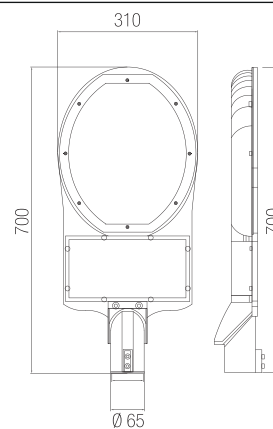

OUTDOOR LIGHTING LUMINAIRE SERIES

ROAD LIGHTING

ARMA

Technical Specifications

Housing	: Aluminum Injection
Light Source	: Power Led / Mid Power Led
Input Voltage	: 220-240V AC 50/60Hz
CRI	: >80
IP	: IP66
Diffuser	: Tempered Glass
Colour Temperature	: 3000K / 4000K / 5000K / 6500K
Operating Temperature	: -40°C ... +55°C
Optic	: 120°/ASYM
Weight	: 11kg
Ral Code	: Ral 7037

POWER	STANDARD LUMEN	PRO SERIES LUMEN
100W	13.120lm	14.150lm
125W	16.725lm	17.837lm
150W	19.776lm	21.180lm

Photometric Data

Technical Drawing

Dimensions (mm)

a	b	c
310mm	700mm	65mm

Options

Driver: Dali / 1-10V / AUTODIM