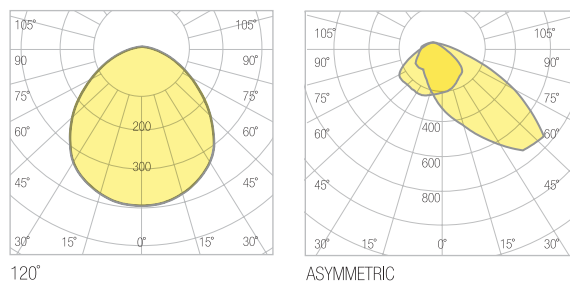

OUTDOOR LIGHTING LUMINAIRE SERIES

ROAD LIGHTING

ARMA

Technical Specifications

Housing	: Aluminum Injection
Light Source	: Power Led / Mid Power Led
Input Voltage	: 220-240V AC 50/60Hz
CRI	: >80
IP	: IP66
Diffuser	: Tempered Glass
Colour Temperature	: 3000K / 4000K / 5000K / 6500K
Operating Temperature	: -40°C ... +55°C
Optic	: 120°/ASYM
Weight	: 11kg
Ral Code	: Ral 7037

POWER	STANDARD LUMEN	PRO SERIES LUMEN
100W	13.120lm	14.150lm
125W	16.725lm	17.837lm
150W	19.776lm	21.180lm

Photometric Data

Technical Drawing

Dimensions (mm)

a	b	c
310mm	700mm	65mm

Options

Driver: Dali / 1-10V / AUTODIM