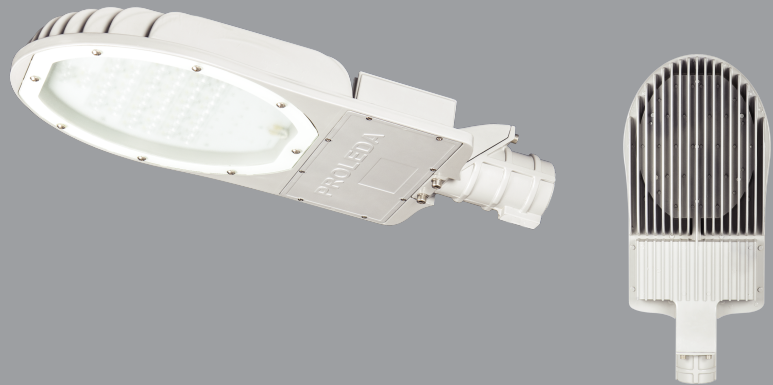

OUTDOOR LIGHTING LUMINAIRE SERIES

ROAD LIGHTING

ARMA

Technical Specifications

Housing	: Aluminum Injection
Light Source	: Power Led / Mid Power Led
Input Voltage	: 220-240V AC 50/60Hz
CRI	: >80
IP	: IP66
Diffuser	: Tempered Glass
Colour Temperature	: 3000K / 4000K / 5000K / 6500K
Operating Temperature	: -40°C ... +55°C
Optic	: 120°/ASYM
Weight	: 11kg
Ral Code	: Ral 7037

POWER	STANDARD LUMEN	PRO SERIES LUMEN
100W	13.120lm	14.150lm
125W	16.725lm	17.837lm
150W	19.776lm	21.180lm

Photometric Data

Technical Drawing

Dimensions (mm)

a	b	c
310mm	700mm	65mm

Options

Driver: Dali / 1-10V / AUTODIM