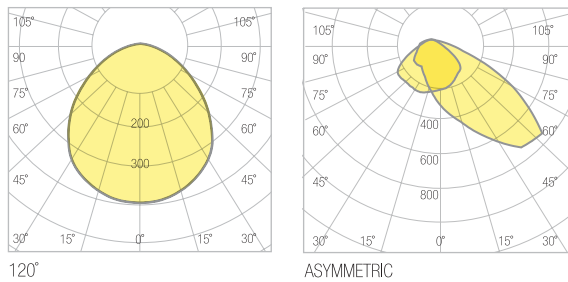

### Technical Drawing

Dimensions (mm)

a	b	c
235mm	650mm	50mm