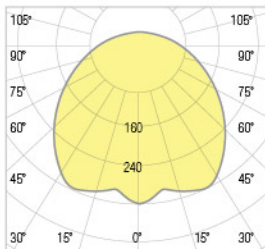

Photometric Data