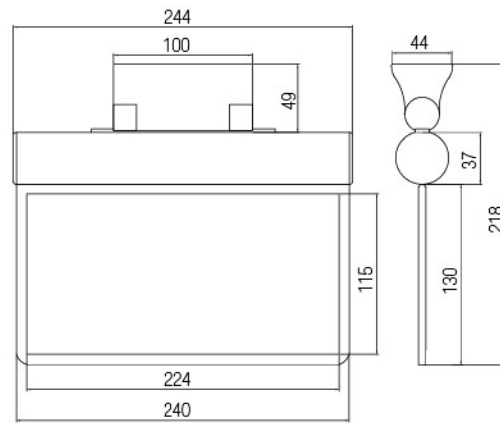

Technical Drawing

Technical values have ±5% tolerance.