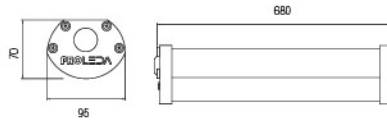

KARİA 75

Technical Specifications

Housing	: Aluminum Extrusion
Light Source	: Mid Power Led
Input Voltage	: 220-240V AC 50/60Hz
CRI	: >80
IP	: IP65
Diffuser	: Acrylic
Colour Temperature	: 3000K / 4000K / 5000K / 6500K
Operating Temperature	: -40°C ... +55°C
Optic	: 45°/60°/90°/120°
Weight	: 2kg
Ral Code	: Ral 9016

POWER	PRO SERIES LUMEN
75W	10.650lm

Technical Drawing

Dimensions (mm)

a	b	c
680mm	95mm	70mm