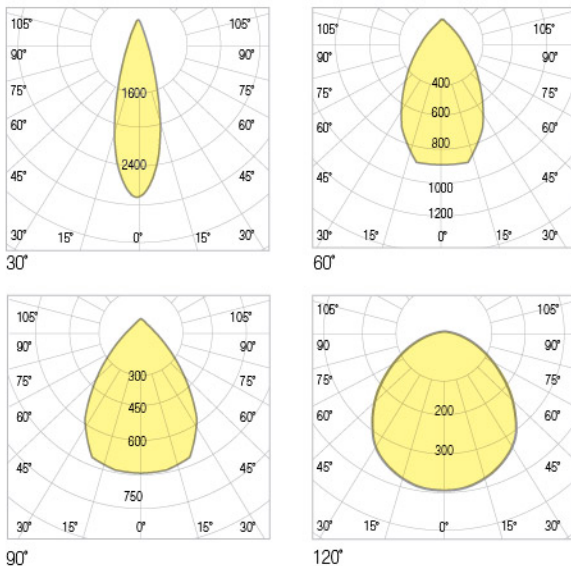

Photometric Data