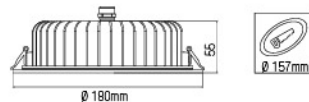

Technical Drawing

Dimensions (mm)

a	b	Ø
180mm	55mm	157mm