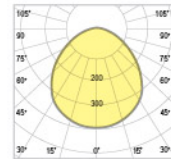

Photometric Data

Options

Driver	: Dali / 1-10V
Emergency Kit	: 1hr / 3 hr
Sensor	: Motion
IP	: IP65

ARYA 8"

Technical Specifications

Housing	: Aluminum Injection
Light Source	: Mid Power Led
Input Voltage	: 220-240V AC 50/60Hz
CRI	: >80
IP	: IP54 / IP65*
Diffuser	: Opal Diffuser
Colour Temperature:	3000K / 4000K / 5000K / 6500K
Operating Temperature:	-40°C ... +55°C
Weight	: 0,620kg
Ral Code	: Ral 9016

POWER	LUMEN
20W	3.210lm
25W	3.155lm
30W	3.710lm