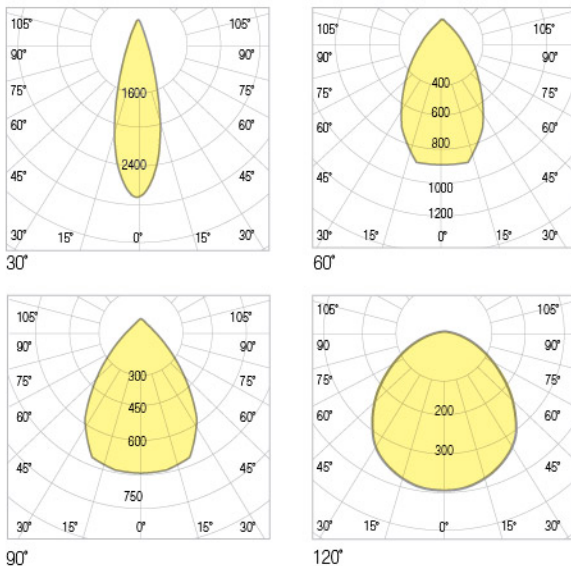

Photometric Data