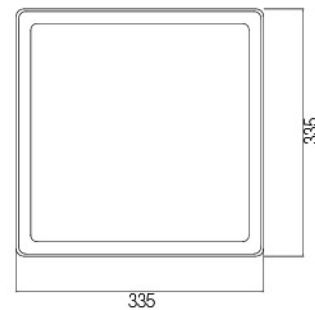

Technical Drawing

Dimensions (mm)

a	b	c
335mm	335mm	95mm

Options

Driver: Dali / 1 - 10V / AUTODIM
Parafodr

Technical values have ±5% tolerance.