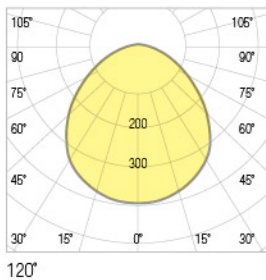

Photometric Data