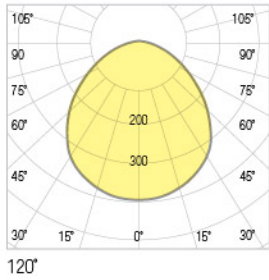

DIMENSIONS	POWER	LUMEN	WEIGHT
52cm	18W	2.361lm	1,8kg
102cm	30W	3.792lm	2,5kg
102cm	42W	5.261lm	2,5kg
68cm	75W	10.650lm	2kg
100cm	105W	14.910lm	2,8kg
133cm	140W	19.880lm	3,6kg

Photometric Data

Technical Drawing