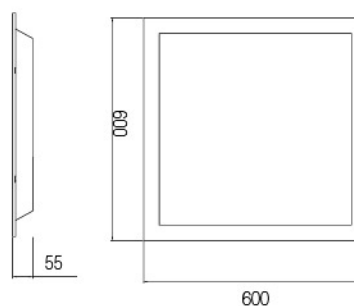

Technical Drawing

Options

Driver	: Dali / 1-10V
Emergency Kit	: 1 hr/ 3 hr
Sensor	: Motion
Gövde Rengi	: Optional Ral Codes

Dimensions (mm)

a	b	c
600mm	600mm	55mm