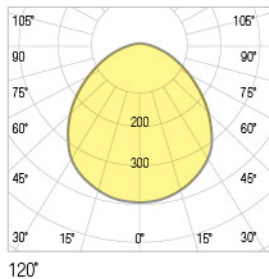

DIMENSIONS	POWER	LUMEN	WEIGHT
60cmx60cm	44W	4.812lm	4,00kg
120cmx120cm	88W	9.645lm	8,00kg
145cmx145cm	116W	12.114lm	11,00kg

Photometric Data

Technical Drawing

INTERIOR LIGHTING
LUMINARIE SERIES
**SURFACE MOUNTED LINEER
LUMINARIES**