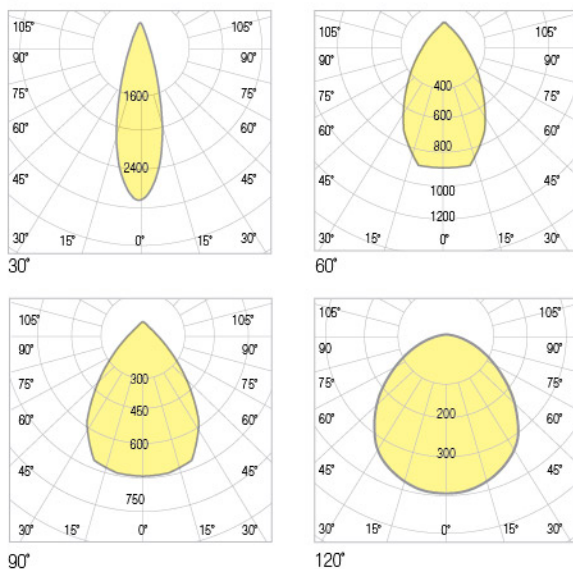

Photometric Data