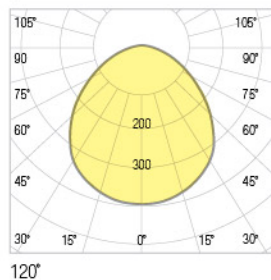

DIMENSIONS	POWER	STANDART LUMEN	WEIGHT
50cm	18W	2.018lm	0,90kg
100cm	30W	3.218lm	1,65kg
100cm	42W	4.452lm	1,65kg
150cm	55W	5.940lm	2,50kg
200cm	60W	6.492lm	3,20kg
300cm	90W	9.654lm	4,95kg

Photometric Data