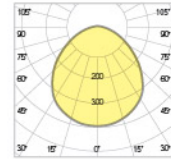

Photometric Data

Options

Driver	: Dali / 1-10V
Emergency Kit	: 1hr / 3 hr
Sensor	: Motion
IP	: IP65

ARYA 6"

Technical Specifications

Housing	: Aluminum Injection
Light Source	: Mid Power Led
Input Voltage	: 220-240V AC 50/60Hz
CRI	: >80
IP	: IP54 / IP65*
Diffuser	: Opal Diffuser
Colour Temperature:	3000K / 4000K / 5000K / 6500K
Operating Temperature:	-40°C ... +55°C
Weight	: 0,400kg
Ral Code	: Ral 9016

POWER	LUMEN
15W	1.586lm
18W	2.268lm
20W	3.140lm