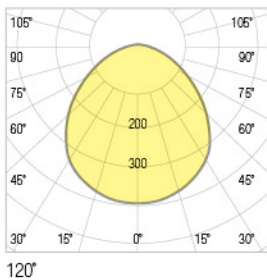

POWER	LUMEN	DIMENSIONS
18W	2.253lm	60cm
30W	3.774lm	120cm
42W	5.258lm	120cm
50W	6.265lm	120cm
60W	7.506lm	120cm

Photometric Data

Technical Drawing

Dimensions (mm)

a	b	c
600mm	70mm	80mm
a	b	c
1200mm	70mm	80mm

POWER	LUMEN	DIMENSIONS
18W	2.361lm	52cm
30W	3.792lm	102cm
42W	5.261lm	102cm
50W	6.232lm	102cm
60W	7.562lm	102cm

Photometric Data

Technical Drawing

Dimensions (mm)

a	b	c
521mm	95mm	70mm

a	b	c
1021mm	95mm	70mm