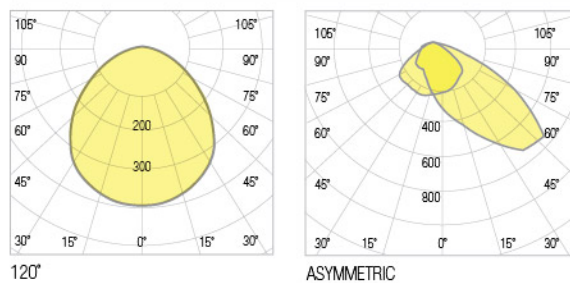

Photometric Data