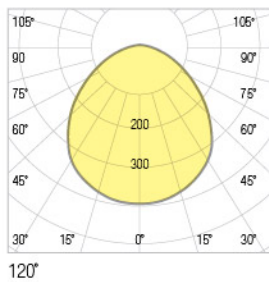

Photometric Data