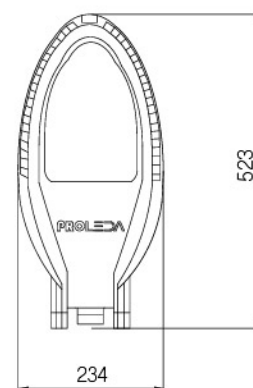

Photometric Data

Technical Drawing

Dimensions (mm)

a	b	c
260mm	420mm	50mm

Dimensions (mm)

a	b	c
520mm	420mm	50mm

Options

Driver: Dali / 1-10V / AUTODIM
Parafodr

POWER	STANDARD LUMEN	PRO SERIES LUMEN
30W	4.260lm	4.334lm
45W	5.944lm	6.313lm
65W	8.632lm	9.111lm
80W	10.640lm	11.274lm
100W	13.236lm	14.020lm
125W	16.375lm	17.525lm

Photometric Data

Technical Drawing

Dimensions (mm)