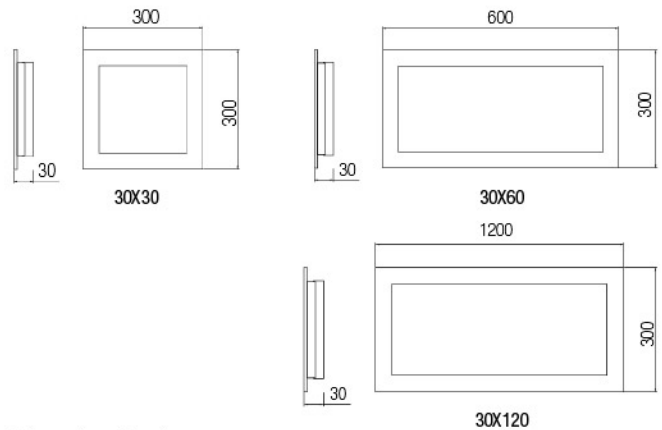

Technical Drawing

Options

Driver	: Dali / 1-10V
Emergency Kit:	1hr / 3 hr
Sensor	: Motion
Ral Code	: Optional Ral Codes

Dimensions (mm)

	a	b	c
30x30	300mm	300mm	30mm
30x60	300mm	600mm	30mm
30x120	300mm	1200mm	30mm

Technical values have ±5% tolerance.