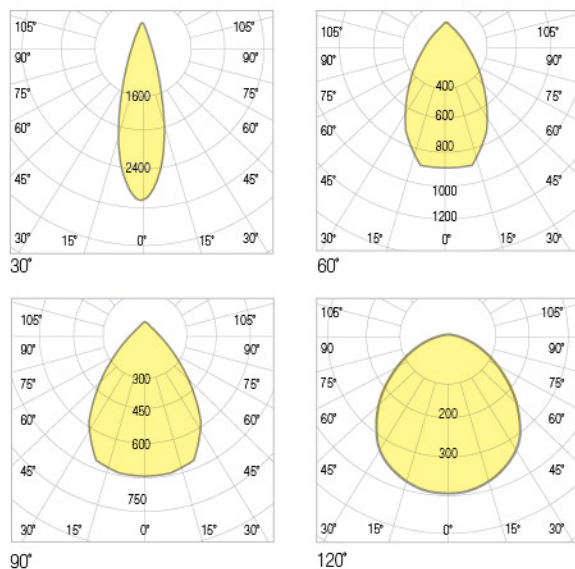

Photometric Data