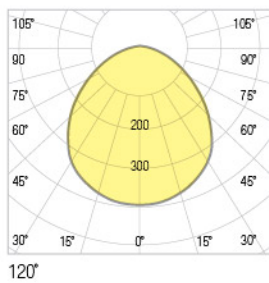

Photometric Data