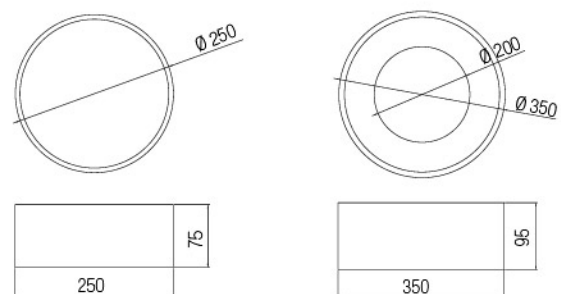

Technical Drawing

Options

Driver	: Dali / 1-10V
Emergency Kit	: 1hr / 3 hr
Sensor	: Motion
Ral Code	: Optional Ral Codes

Dimensions (mm)

a	b
250mm	75mm
a	b
350mm	95mm