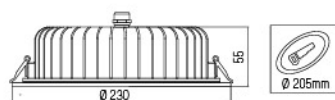

Technical Drawing

Dimensions (mm)

a	b	Ø
230mm	55mm	205mm