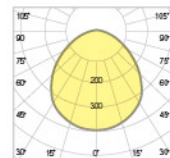

Photometric Data

OKTO 6"

Technical Specifications

Housing : Aluminum Injection
Light Source : Mid Power Led
Input Voltage : 220-240V AC 50/60Hz
CRI : >80
IP : IP54 / IP65*
Diffuser : Opal Diffuser
Colour Temperature : 3000K / 4000K / 5000K / 6500K
Operating Temperature: -40°C ... +55°C
Weight : 0,700kg
Ral Code : Ral 9016

POWER	LUMEN
15W	1.586lm
18W	2.268lm
20W	3.140lm