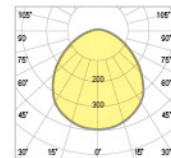

Photometric Data

Options

Driver	: Dali / 1-10V
Emergency Kit	: 1hr / 3 hr
Sensor	: Motion
IP	: IP65