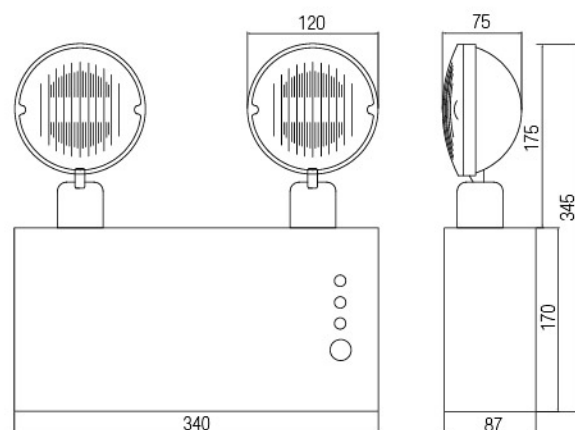

Technical Drawing