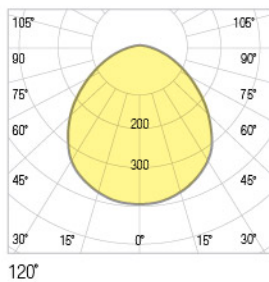

POWER	LUMEN	DIMENSIONS
18W	2.361lm	52cm
30W	3.792lm	102cm
42W	5.261lm	102cm
50W	6.232lm	102cm
60W	7.562lm	102cm

Photometric Data

Technical Drawing

Dimensions (mm)

a	b	c
521mm	95mm	70mm

a	b	c
1021mm	95mm	70mm

POWER	LUMEN	DIMENSIONS
18W	2.364lm	60cm
30W	3.791lm	120cm
42W	5.272lm	120cm
50W	6.347lm	120cm
60W	7.581lm	120cm

Photometric Data

Technical Drawing

Dimensions (mm)

a	b	c
600mm	80mm	90mm
a	b	c
1200mm	80mm	90mm

POWER	LUMEN	DIMENSIONS
18W	2.422lm	60cm
30W	3.798lm	120cm
42W	5.276lm	120cm
50W	6.368lm	120cm
60W	7.624lm	120cm

Photometric Data

Technical Drawing

Dimensions (mm)

a	b	c
600mm	77mm	80mm
a	b	c
1200mm	77mm	80mm