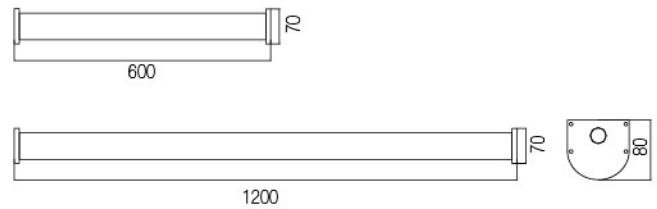

Technical Drawing

Dimensions (mm)

a	b	c
600mm	70mm	80mm
a	b	c
1200mm	70mm	80mm

Options

Driver	: Dali / 1-10V
Emergency Kit	: 1 hr/ 3 hr
Sensor	: Motion/ Radar

Technical values have ±5% tolerance.