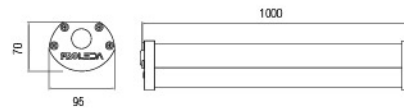

Technical Drawing

Dimensions (mm)

a	b	c
1000mm	95mm	70mm