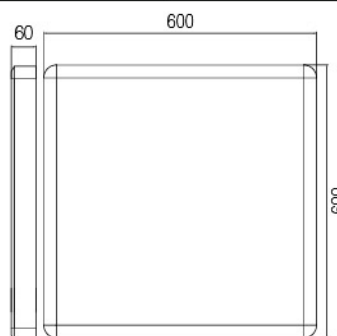

Technical Drawing

Options

Driver	: Dali / 1-10V
Emergency Kit:	1 hr / 3 hr
Sensor	: Motion
Ral Code	: Optional Ral Codes

Dimensions (mm)

a	b	c
600mm	600mm	60mm