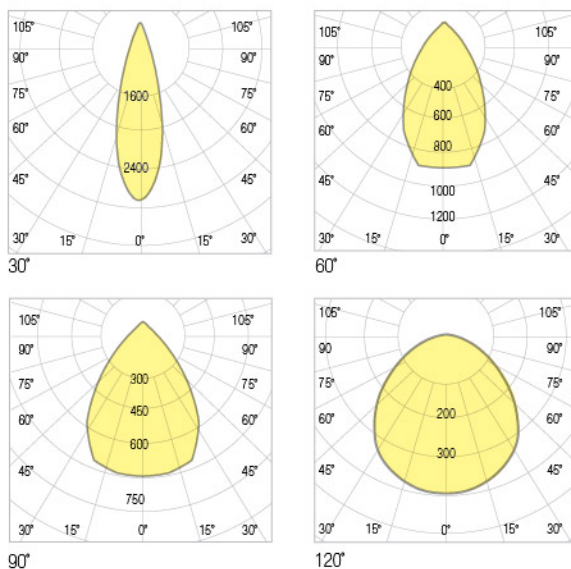

POWER	STANDART LUMEN	PRO SERIES LUMEN
75W	9.900lm	10.655lm
100W	13.450lm	14.220lm
125W	16.625lm	17.687lm
150W	20.100lm	21.280lm

Photometric Data

Technical Drawing

Dimensions (mm)

a	b	c
335mm	335mm	95mm

Options