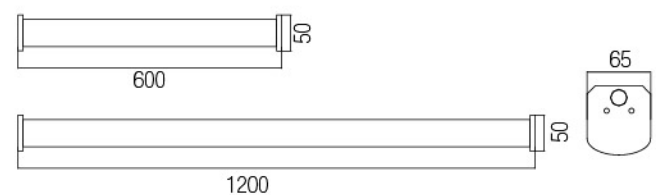

Technical Drawing

Dimensions (mm)

a	b	c
600mm	50mm	65mm

a	b	c
1200mm	50mm	65mm

Options

Driver	: Dali / 1-10V
Emergency Kit:	1 hr/ 3 hr
Sensor	: Motion/ Radar

Technical values have ±5% tolerance.