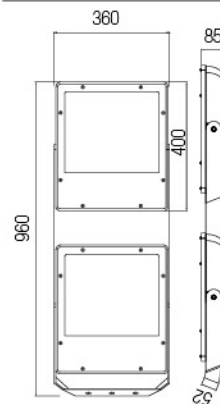

Technical Drawing

Dimensions (mm)

a	b	c
360mm	960mm	85mm

Options

Driver: Dali / 1-10V / AUTODIM
Parafodr

Technical values have ±5% tolerance.