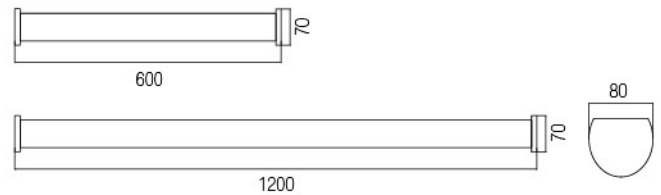

POWER	LUMEN	DIMENSIONS
18W	2.260lm	60cm
30W	3.788lm	120cm
42W	5.276lm	120cm
50W	6.362lm	120cm
60W	7.592lm	120cm

Photometric Data

Technical Drawing

Dimensions (mm)

a	b	c
600mm	70mm	80mm

a	b	c
1200mm	70mm	80mm