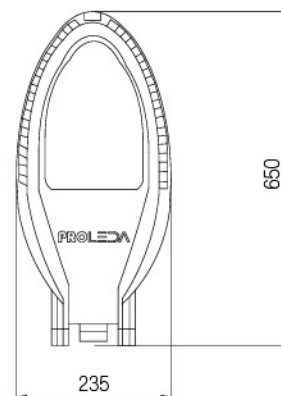

Photometric Data

Technical Drawing

Dimensions (mm)

a	b	c
260mm	420mm	50mm

Dimensions (mm)

a	b	c
520mm	420mm	50mm

Options

Driver: Dali / 1-10V / AUTODIM
Parafodr

POWER	STANDARD LUMEN	PRO SERIES LUMEN
100W	13.120lm	14.150lm
125W	16.725lm	17.837lm
150W	19.776lm	21.180lm

Photometric Data

Technical Drawing

Dimensions (mm)

a	b	c
310mm	700mm	65mm

Options

Driver: Dali / 1-10V / AUTODIM
Parafodr

POWER	STANDARD LUMEN	PRO SERIES LUMEN
150W	19.882lm	21.237lm
180W	23.940lm	25.668lm
200W	26.660lm	28.740lm

Photometric Data

Technical Drawing

Dimensions (mm)

a	b	c
235mm	650mm	50mm

Options

Driver: Dali / 1-10V / AUTODIM
Parafodr