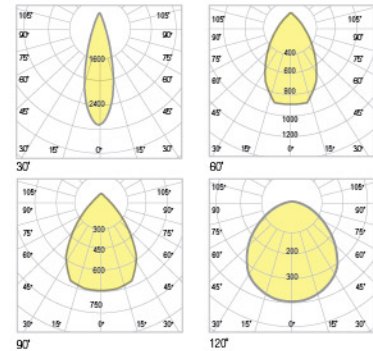

POWER	PRO SERIES LUMEN
75W	10.650lm

Technical Drawing

Dimensions (mm)

a	b	c
680mm	95mm	70mm

Photometric Data

Options

Driver : Dali / 1-10V
Emergency Kit : 1 hr / 3 hr

KARİA 105