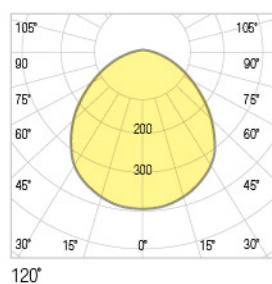

Photometric Data