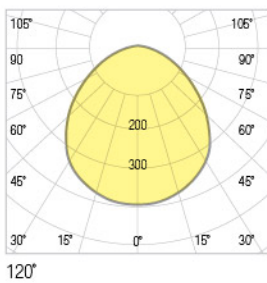

Photometric Data