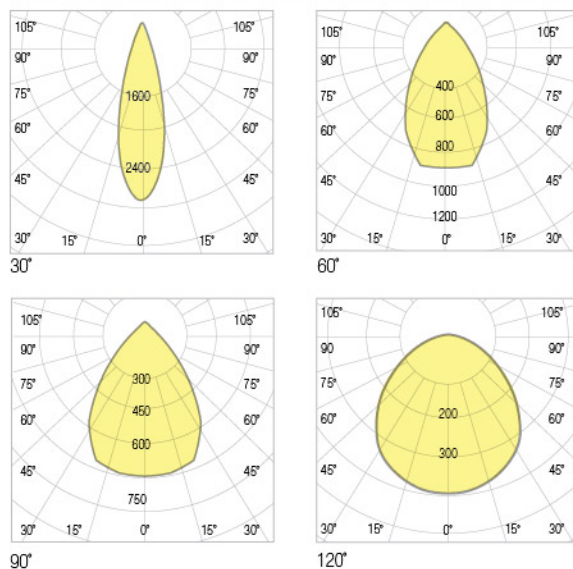

Photometric Data

Technical Drawing

Dimensions (mm)

a	b	c
260mm	420mm	50mm

Dimensions (mm)

a	b	c
520mm	420mm	50mm

Options

Driver: Dali / 1-10V / AUTODIM
Parafodr