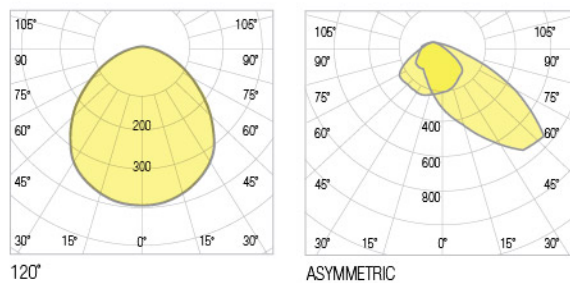

Photometric Data