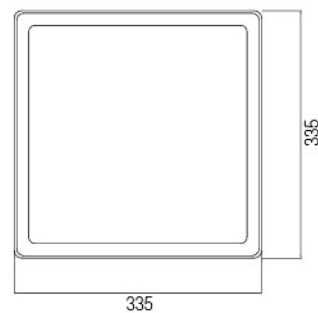

POWER	STANDARD LUMEN	PRO SERIES LUMEN
75W	9.900lm	10.655lm
100W	13.450lm	14.220lm
125W	16.625lm	17.687lm
150W	20.100lm	21.280lm

Photometric Data

Technical Drawing

Dimensions (mm)

a	b	c
335mm	335mm	95mm

Options