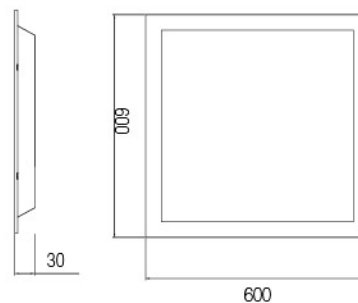

Technical Drawing

Options

Driver	: Dali / 1-10V
Emergency Kit	: 1hr / 3 hr
Sensor	: Motion
Ral Code	: Optional Ral Codes

Dimensions (mm)

a	b	c
600mm	600mm	30mm