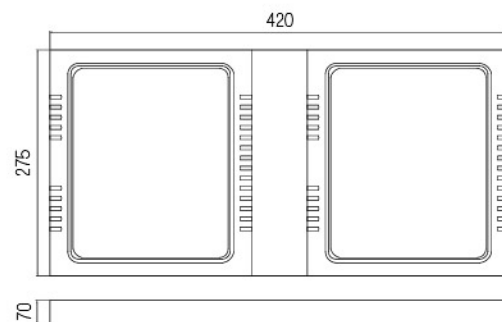

Technical Drawing

Dimensions (mm)

a	b	c
420mm	275mm	70mm

Options

Driver	: Dali / 1-10V
Emergency Kit	: 1 hr/ 3 hr

Technical values have ±5% tolerance.