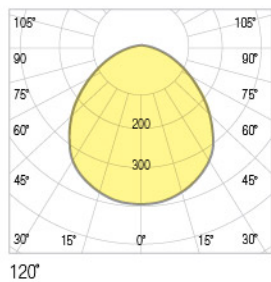

POWER	LUMEN	DIMENSIONS
18W	2.364lm	60cm
30W	3.791lm	120cm
42W	5.272lm	120cm
50W	6.347lm	120cm
60W	7.581lm	120cm

Photometric Data

Technical Drawing

Dimensions (mm)

a	b	c
600mm	80mm	90mm
a	b	c
1200mm	80mm	90mm

POWER	LUMEN	DIMENSIONS
18W	2.422lm	60cm
30W	3.798lm	120cm
42W	5.276lm	120cm
50W	6.368lm	120cm
60W	7.624lm	120cm

Photometric Data

Technical Drawing

Dimensions (mm)

a	b	c
600mm	77mm	80mm
a	b	c
1200mm	77mm	80mm

POWER	LUMEN	DIMENSIONS
18W	2.251lm	60cm
30W	3.625lm	120cm
42W	5.130lm	120cm
50W	6.280lm	120cm
60W	7.320lm	120cm

Photometric Data

Technical Drawing

Dimensions (mm)

a	b	c
600mm	50mm	65mm

a	b	c
1200mm	50mm	65mm