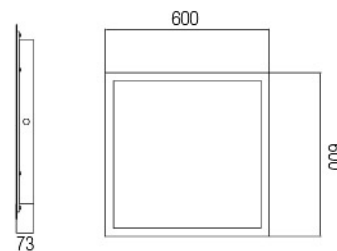

Technical Drawing

Options

Driver	: Dali / 1-10V
Emergency Kit	: 1hr / 3 hr
Sensor	: Motion

Dimensions (mm)

a	b	c
600mm	600mm	73mm