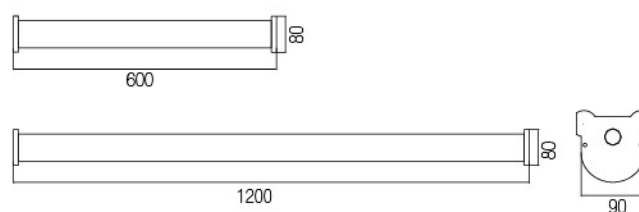

Technical Drawing

Dimensions (mm)

a	b	c
600mm	80mm	90mm
a	b	c
1200mm	80mm	90mm

Options

Driver	: Dali / 1-10V
Emergency Kit:	1 hr/ 3 hr
Sensor	: Motion/ Radar

Technical values have ±5% tolerance.