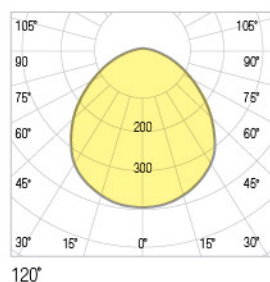

Photometric Data