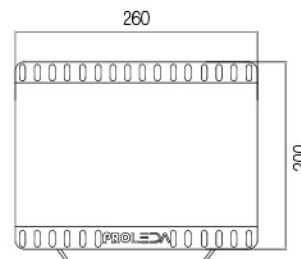

Technical Drawing

Dimensions (mm)

a	b	c
260mm	200mm	50mm

Options

Driver: Dali / 1-10V / AUTODIM
Parafodr

Technical values have ±5% tolerance.