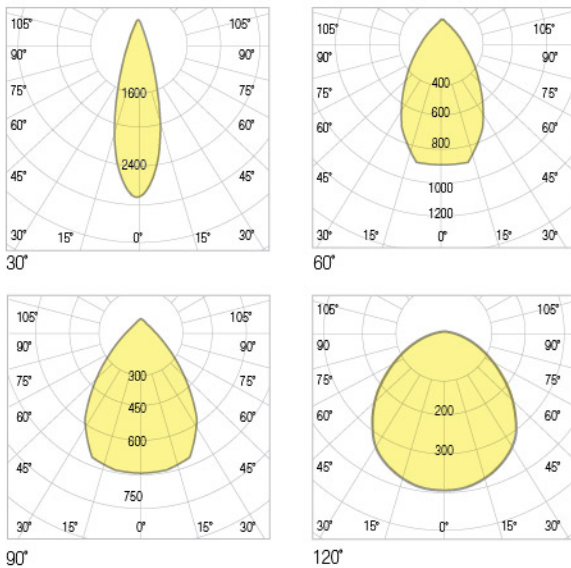

Photometric Data