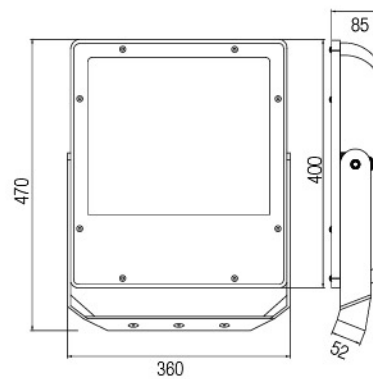

POWER	STANDART LUMEN	PRO SERIES LUMEN
150W	20.120lm	21.195lm
180W	23.940lm	25.632lm
200W	26.840lm	28.420lm
250W	33.325lm	35.625lm
300W	39.600lm	42.450lm

Photometric Data

Technical Drawing

Dimensions (mm)