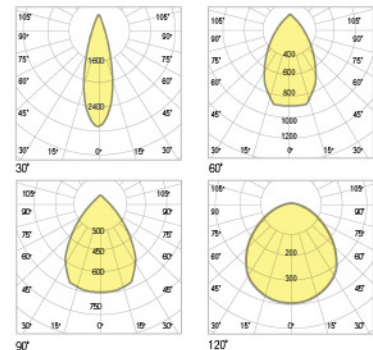

POWER	PRO SERIES LUMEN
105W	14.910lm

Technical Drawing

Dimensions (mm)

a	b	c
1000mm	95mm	70mm

Photometric Data

Options

Driver : Dali / 1-10V
Emergency Kit : 1 hr / 3 hr

KARİA 140