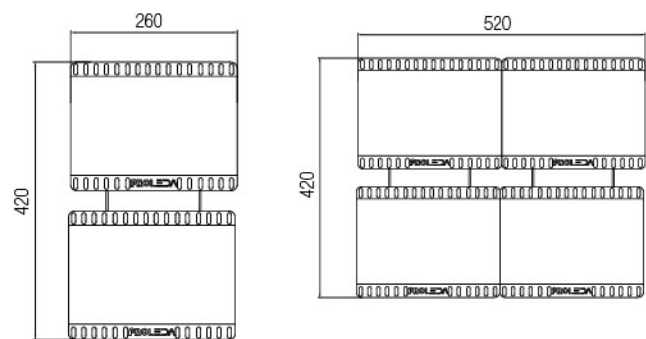

Photometric Data

Technical Drawing

Dimensions (mm)

a	b	c
260mm	420mm	50mm

Dimensions (mm)

a	b	c
520mm	420mm	50mm

Options

Driver: Dali / 1-10V / AUTODIM
Parafodr