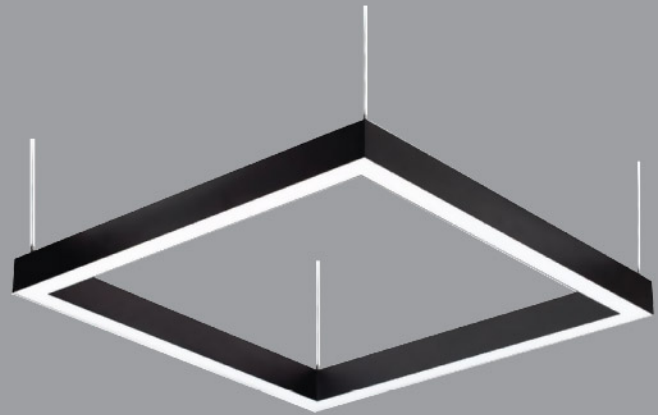

INTERIOR LIGHTING
LUMINARIE SERIES
**SURFACE MOUNTED LINEER
LUMINARIES**

PUNTEL SQUARE