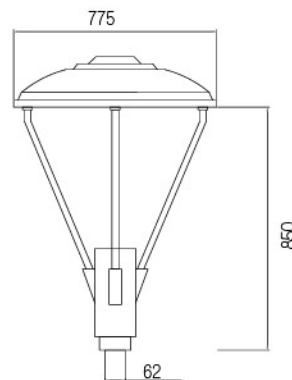

POWER	STANDARD LUMEN	PRO SERIES LUMEN
40W	4.930lm	5.240lm
50W	6.108lm	6.590lm
60W	7.388lm	7.872lm

Photometric Data

Technical Drawing

Dimensions (mm)

a	b	c
330mm	675mm	90mm

Options

Driver: Dali / 1-10V / AUTODIM
Parafodr

POWER	STANDARD LUMEN	PRO SERIES LUMEN
40W	4.942lm	5.310lm
50W	6.288lm	6.742lm
60W	7.430lm	7.970lm

Photometric Data

Technical Drawing

Dimensions (mm)

a	b	c
775mm	850mm	62mm

Options

Driver: Dali / 1-10V / AUTODIM
Parafodr