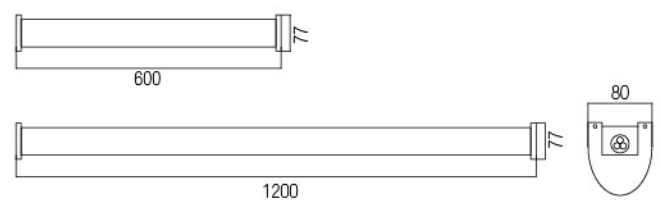

Technical Drawing

Dimensions (mm)

a	b	c
600mm	77mm	80mm
a	b	c
1200mm	77mm	80mm

Options

Driver	: Dali / 1-10V
Emergency Kit:	1 hr/ 3 hr
Sensor	: Motion/ Radar

Technical values have ±5% tolerance.