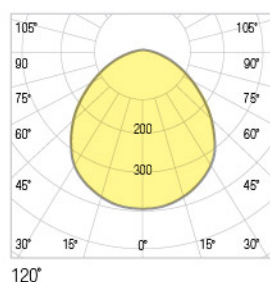

Photometric Data