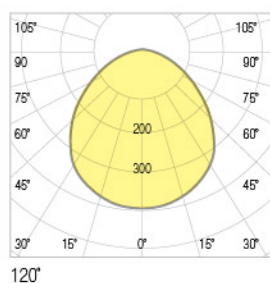

POWER	LUMEN	DIMENSIONS
18W	2.253lm	60cm
30W	3.774lm	120cm
42W	5.258lm	120cm
50W	6.265lm	120cm
60W	7.506lm	120cm

Photometric Data

Technical Drawing

Dimensions (mm)

a	b	c
600mm	70mm	80mm
a	b	c
1200mm	70mm	80mm

POWER	LUMEN	DIMENSIONS
18W	2.361lm	52cm
30W	3.792lm	102cm
42W	5.261lm	102cm
50W	6.232lm	102cm
60W	7.562lm	102cm

Photometric Data

Technical Drawing

Dimensions (mm)

a	b	c
521mm	95mm	70mm

a	b	c
1021mm	95mm	70mm

POWER	LUMEN	DIMENSIONS
18W	2.364lm	60cm
30W	3.791lm	120cm
42W	5.272lm	120cm
50W	6.347lm	120cm
60W	7.581lm	120cm

Photometric Data

Technical Drawing

Dimensions (mm)

a	b	c
600mm	80mm	90mm
a	b	c
1200mm	80mm	90mm