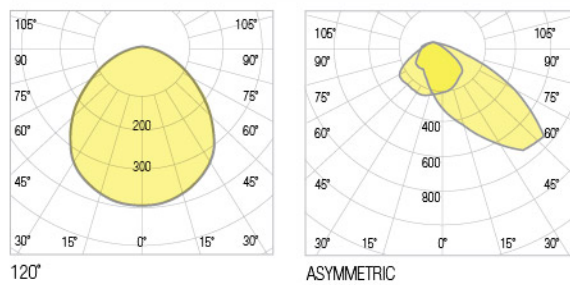

Photometric Data