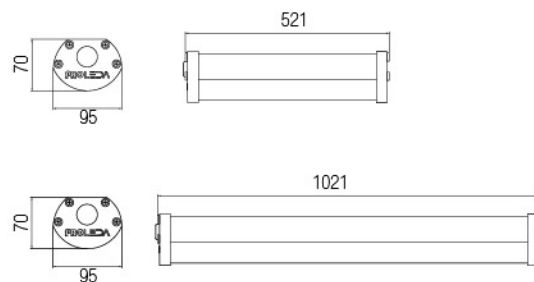

Technical Drawing

Dimensions (mm)

a	b	c
521mm	95mm	70mm

a	b	c
1021mm	95mm	70mm

Options

Driver	: Dali / 1-10V
Emergency Kit	: 1 hr/ 3 hr
Sensor	: Motion/ Radar

Technical values have ±5% tolerance.