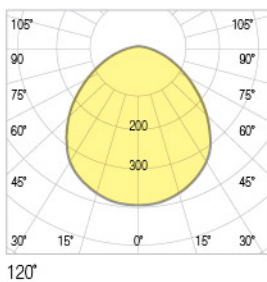

Photometric Data