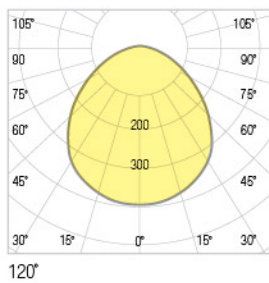

Photometric Data