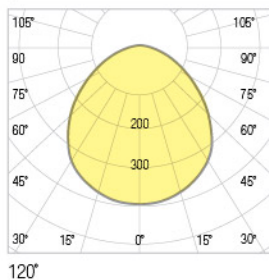

DIMENSIONS	POWER	STANDART LUMEN	WEIGHT
50cm	18W	2.018lm	0,90kg
100cm	30W	3.218lm	1,65kg
100cm	42W	4.452lm	1,65kg
150cm	55W	5.940lm	2,50kg
200cm	60W	6.492lm	3,20kg
300cm	90W	9.654lm	4,95kg

Photometric Data