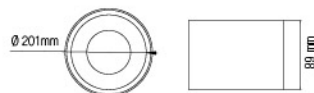

Technical Drawing

Dimensions (mm)

a	b
201mm	89mm