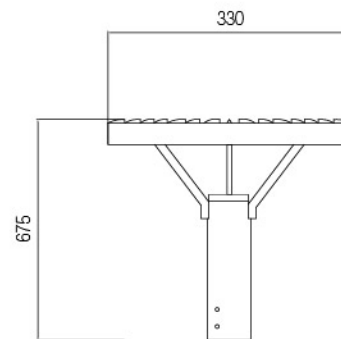

POWER	STANDARD LUMEN	PRO SERIES LUMEN
40W	4.930lm	5.240lm
50W	6.108lm	6.590lm
60W	7.388lm	7.872lm

Photometric Data

Technical Drawing

Dimensions (mm)

a	b	c
330mm	675mm	90mm

Options

Driver: Dali / 1-10V / AUTODIM
Parafodr