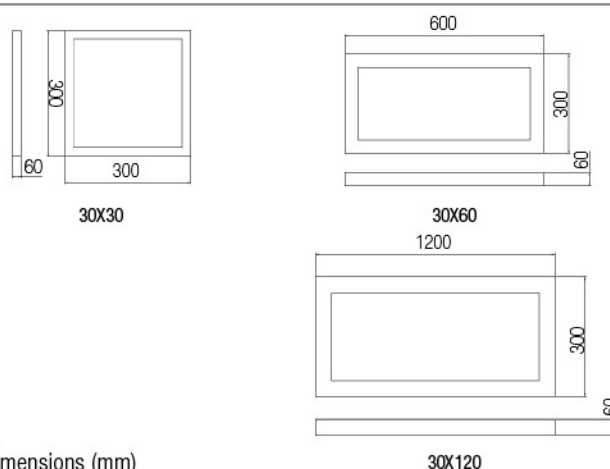

Technical Drawing

Options

Driver	: Dali / 1-10V
Emergency Kit:	1hr / 3 hr
Sensor	: Motion
Ral Code	: Optional Ral Codes

Dimensions (mm)

	a	b	c
30x30	300mm	300mm	60mm
30x60	300mm	600mm	60mm
30x120	300mm	1200mm	60mm