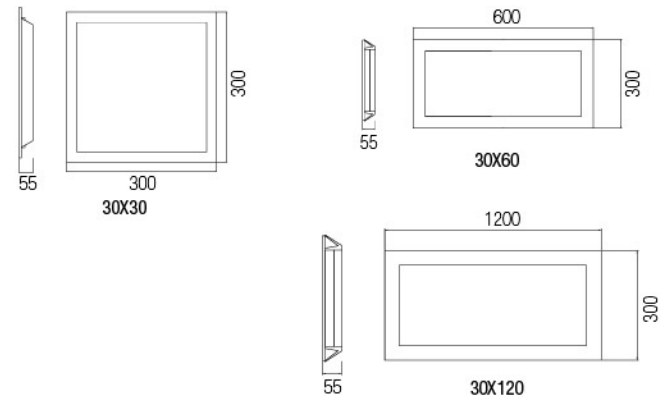

Technical Drawing

Options

Driver	: Dali / 1-10V
Emergency Kit	: 1 hr/ 3 hr
Sensor	: Motion
Gövde Rengi	: Optional Ral Codes

Dimensions (mm)

	a	b	c
30x30	300mm	300mm	55mm
30x60	300mm	600mm	55mm
30x120	300mm	1200mm	55mm