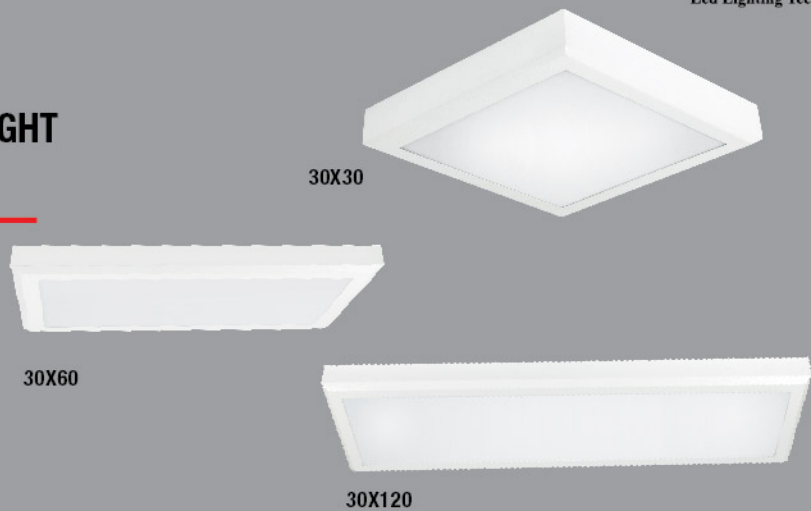

INTERIOR LIGHTING
LUMINARIE SERIES

**SURFACE MOUNTED SLIM BACKLIGHT
PANEL LUMINARIES**

GIZ-S

Technical Specifications

Housing	: Aluminum Profile
Light Source	: Mid Power Led
Input Voltage	: 220-240V AC 50/60Hz
CRI	: >80
IP	: IP44
Diffuser	: Opal Diffuser
Colour Temperature	: 3000K / 4000K / 5000K / 6500K
Operating Temperature	: -40°C ... +55°C
Ral Code	: Ral 9016

DIMENSIONS	POWER	LUMEN	WEIGHT
30x30	15W	1.410lm	0,75kg
30x60	15W	1.530lm	1,50kg
30x120	36W	3.430lm	2,75kg