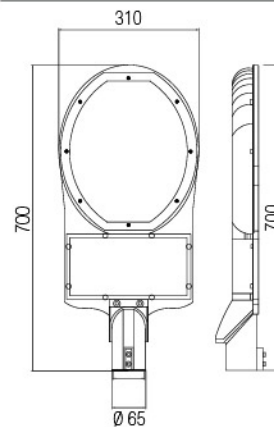

Photometric Data

Technical Drawing

Dimensions (mm)

a	b	c
260mm	420mm	50mm

Dimensions (mm)

a	b	c
520mm	420mm	50mm

Options

Driver: Dali / 1-10V / AUTODIM
Parafodr

POWER	STANDARD LUMEN	PRO SERIES LUMEN
30W	4.260lm	4.334lm
45W	5.944lm	6.313lm
65W	8.632lm	9.111lm
80W	10.640lm	11.274lm
100W	13.236lm	14.020lm
125W	16.375lm	17.525lm

Photometric Data

Technical Drawing

Dimensions (mm)

POWER	STANDARD LUMEN	PRO SERIES LUMEN
100W	13.120lm	14.150lm
125W	16.725lm	17.837lm
150W	19.776lm	21.180lm

Photometric Data

Technical Drawing

Dimensions (mm)

a	b	c
310mm	700mm	65mm

Options

Driver: Dali / 1-10V / AUTODIM
Parafodr