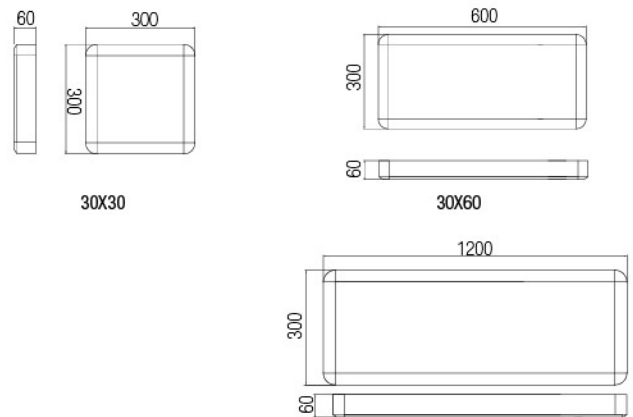

Technical Drawing

Options

Driver	: Dali / 1-10V
Emergency Kit:	1hr / 3 hr
Sensor	: Motion
Ral Code	: Optional Ral Codes

Dimensions (mm)

	a	b	c
30x30	300mm	300mm	60mm
30x60	300mm	600mm	60mm
30x120	300mm	1200mm	60mm

Technical values have ±5% tolerance.