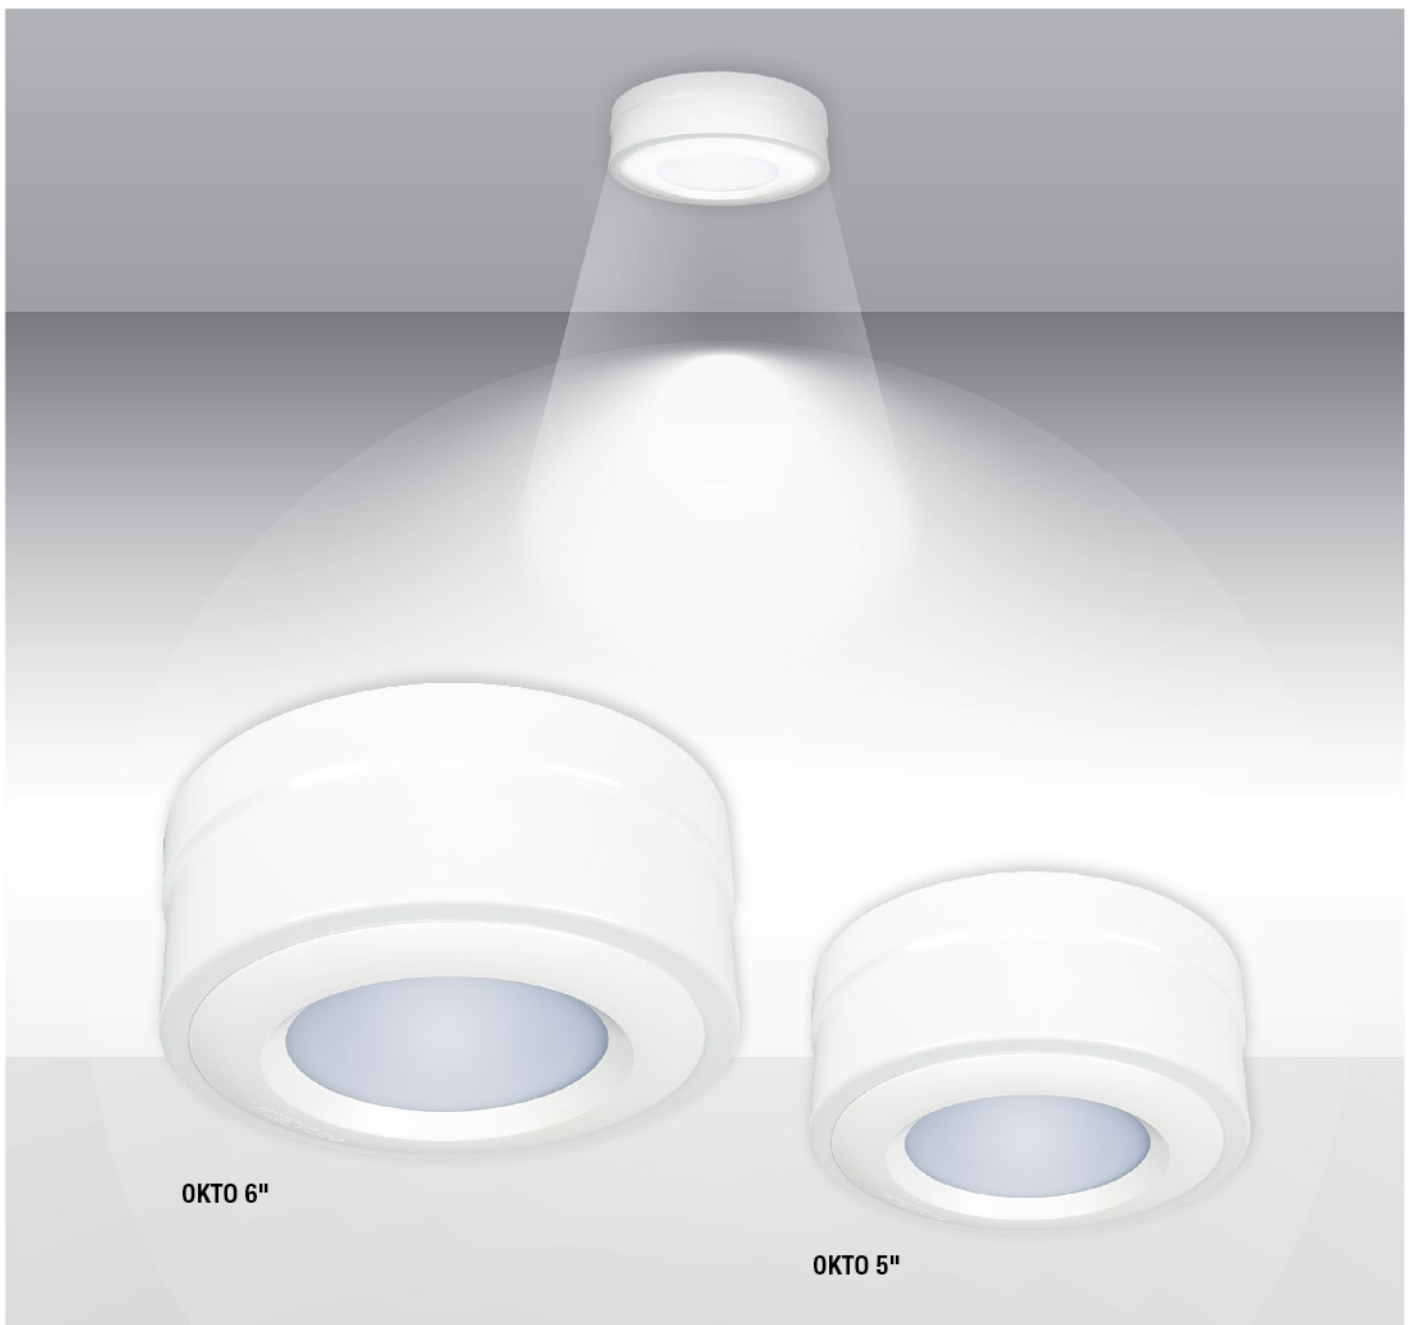

ARYA 4"

Technical Specifications

Housing	: Aluminum Injection
Light Source	: Mid Power Led
Input Voltage	: 220-240V AC 50/60Hz
CRI	: >80
IP	: IP54 / IP65*
Diffuser	: Opal Diffuser
Colour Temperature:	3000K / 4000K / 5000K / 6500K
Operating Temperature:	-40°C ... +55°C
Weight	: 0,275kg
Ral Code	: Ral 9016

POWER	LUMEN
8W	1.000lm
10W	1.260lm
12W	1.506lm

Technical Drawing

Dimensions (mm)

a	b	Ø
140mm	55mm	123mm

Photometric Data

Options

Driver	: Dali / 1-10V
Emergency Kit	: 1hr / 3 hr
Sensor	: Motion
IP	: IP65

ARYA 6"

Technical Specifications

Housing	: Aluminum Injection
Light Source	: Mid Power Led
Input Voltage	: 220-240V AC 50/60Hz
CRI	: >80
IP	: IP54 / IP65*
Diffuser	: Opal Diffuser
Colour Temperature:	3000K / 4000K / 5000K / 6500K
Operating Temperature:	-40°C ... +55°C
Weight	: 0,400kg
Ral Code	: Ral 9016

POWER	LUMEN
15W	1.586lm
18W	2.268lm
20W	3.140lm

Technical Drawing

Dimensions (mm)

a	b	Ø
180mm	55mm	157mm

Photometric Data

Options

Driver	: Dali / 1-10V
Emergency Kit	: 1hr / 3 hr
Sensor	: Motion
IP	: IP65

ARYA 8"

Technical Specifications

Housing	: Aluminum Injection
Light Source	: Mid Power Led
Input Voltage	: 220-240V AC 50/60Hz
CRI	: >80
IP	: IP54 / IP65*
Diffuser	: Opal Diffuser
Colour Temperature:	3000K / 4000K / 5000K / 6500K
Operating Temperature:	-40°C ... +55°C
Weight	: 0,620kg
Ral Code	: Ral 9016

POWER	LUMEN
20W	3.210lm
25W	3.155lm
30W	3.710lm

Technical Drawing

Dimensions (mm)

a	b	Ø
230mm	55mm	205mm

Photometric Data

Options

Driver	: Dali / 1-10V
Emergency Kit	: 1hr / 3 hr
Sensor	: Motion
IP	: IP65

INTERIOR LIGHTING
LUMINARIE SERIES
**SURFACE MOUNTED DOWNLIGHT
LUMINARIES**

OKTO

OKTO 6"

OKTO 5"