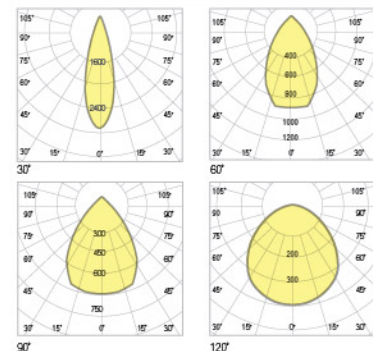

POWER	PRO SERIES LUMEN
140W	19.880lm

Technical Drawing

Dimensions (mm)

a	b	c
1330mm	95mm	70mm

Photometric Data

Options

Driver : Dali / 1-10V
Emergency Kit : 1 hr / hr

INDUSTRIAL LIGHTING LUMINAIRE SERIESSES HIGH BAY LIGHTING