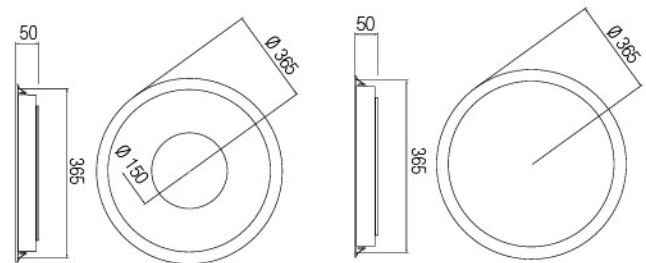

Technical Drawing

Options

Driver	: Dali / 1-10V
Emergency Kit	: 1hr / 3 hr
Sensor	: Motion
Frame Color	: Optional Ral Codes

Dimensions (mm)

a	b
365mm	50mm