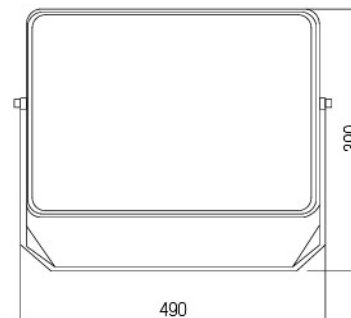

POWER	STANDART LUMEN	PRO SERIES LUMEN
400W	50.884lm	57.669lm
450W	58.350lm	64.710lm
500W	63.468lm	71.045lm
550W	69.880lm	77.715lm
600W	76.920lm	84.780lm

Photometric Data

Technical Drawing

Dimensions (mm)