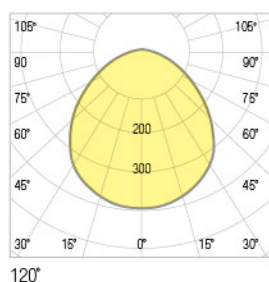

DIMENSIONS	POWER	LUMEN	WEIGHT
60x60	30W	3.754lm	3,25kg
60x60	42W	5.255lm	3,25kg

Photometric Data

Technical Drawing

Options

Driver	: Dali / 1-10V
Emergency Kit	: 1hr / 3 hr
Sensor	: Motion
Ral Code	: Optional Ral Codes