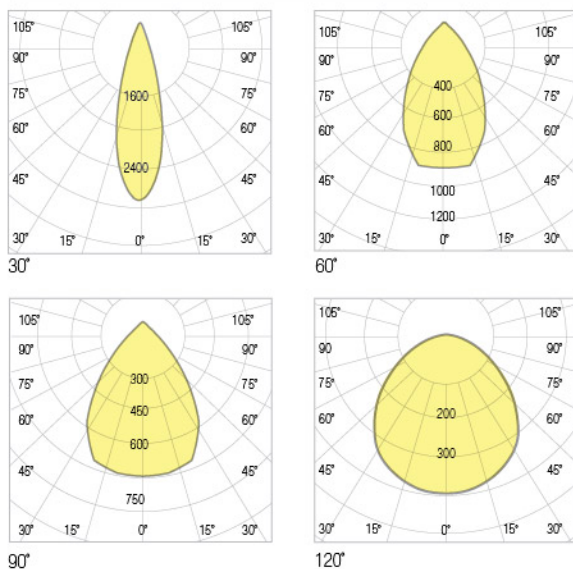

POWER	STANDARD LUMEN	PRO SERIES LUMEN
75W	9.900lm	10.655lm
100W	13.450lm	14.220lm
125W	16.625lm	17.687lm
150W	20.100lm	21.280lm

Photometric Data

Technical Drawing

Dimensions (mm)

a	b	c
335mm	335mm	95mm

Options