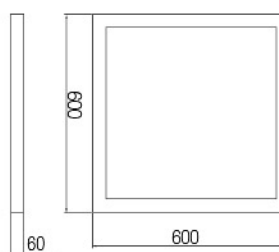

Technical Drawing

Options

Driver	: Dali / 1-10V
Emergency Kit	: 1hr / 3 hr
Sensor	: Motion
Ral Code	: Optional Ral Codes

Dimensions (mm)

a	b	c
600mm	600mm	60mm