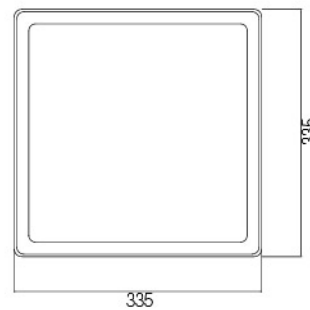

Technical Drawing

Dimensions (mm)

a	b	c
335mm	335mm	95mm

Options

Driver: Dali / 1 - 10V / AUTODIM
Parafodr

Technical values have ±5% tolerance.