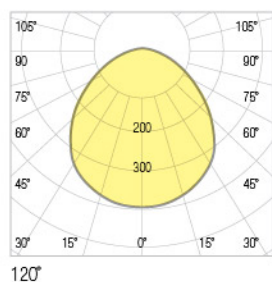

Photometric Data