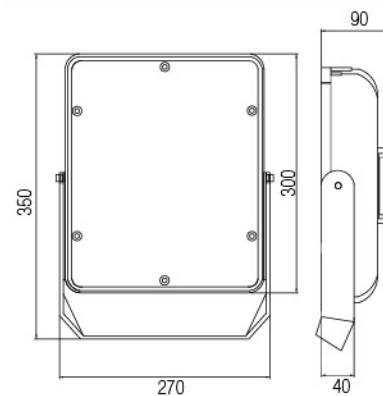

POWER	STANDART LUMEN	PRO SERIES LUMEN
75W	9.900lm	10.655lm
100W	13.450lm	14.220lm
125W	16.625lm	17.687lm
150W	20.100lm	21.280lm

Photometric Data

Technical Drawing

Dimensions (mm)

a	b	c
335mm	335mm	95mm

Options

POWER	STANDART LUMEN	PRO SERIES LUMEN
30W	3.922lm	4.384m
45W	5.931lm	6.320lm
65W	8.665lm	9.272lm
75W	9.880lm	11.065lm
100W	13.348lm	14.250lm

Photometric Data

Technical Drawing

Dimensions (mm)

a	b	c
270mm	350mm	90mm