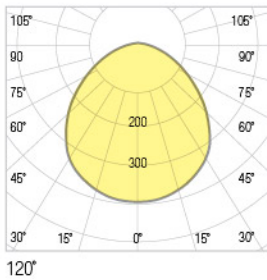

POWER	LUMEN	DIMENSIONS
18W	2.260lm	60cm
30W	3.788lm	120cm
42W	5.276lm	120cm
50W	6.362lm	120cm
60W	7.592lm	120cm

Photometric Data

Technical Drawing

Dimensions (mm)

a	b	c
600mm	70mm	80mm

a	b	c
1200mm	70mm	80mm