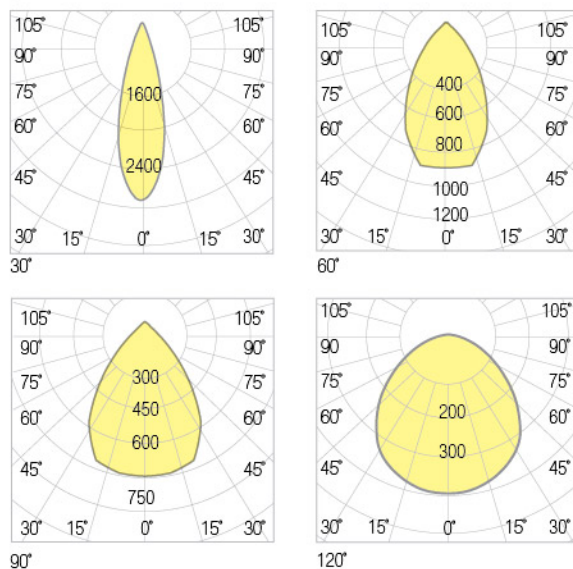

Photometric Data