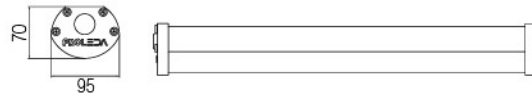

DIMENSIONS	POWER	LUMEN	WEIGHT
52cm	18W	2.361lm	1,8kg
102cm	30W	3.792lm	2,5kg
102cm	42W	5.261lm	2,5kg
68cm	75W	10.650lm	2kg
100cm	105W	14.910lm	2,8kg
133cm	140W	19.880lm	3,6kg

Photometric Data

Technical Drawing