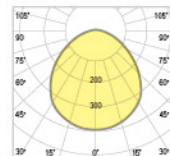

Photometric Data

Options

Driver : Dali / 1-10V
Emergency Kit: 1hr / 3 hr
Sensor : Motion
Ral Code : Optional Ral Codes
IP : IP65