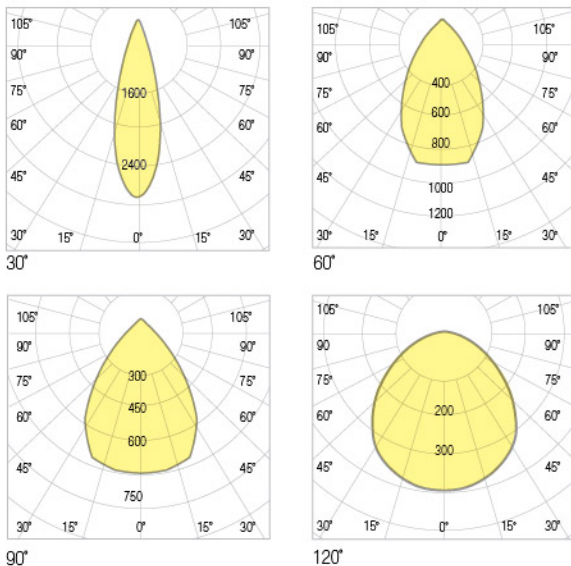

Photometric Data