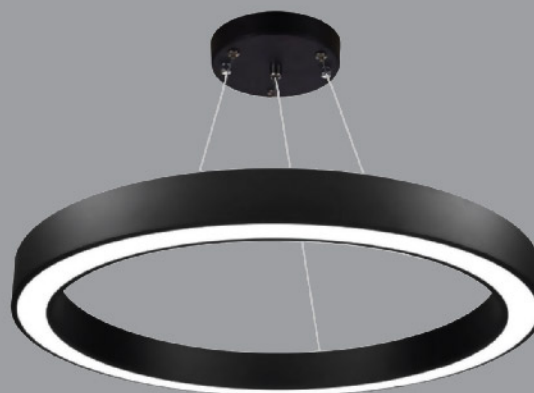

INTERIOR LIGHTING
LUMINARIE SERIES
**SURFACE MOUNTED LINEER
LUMINARIES**

PUNTEL CIRCLE

Technical Specifications

Housing	: Aluminum Profil
Light Source	: Mid Power Led
Input Voltage	: 220-240V AC 50/60Hz
CRI	: >80
IP	: IP20
Diffuser	: Opal Diffuser
Colour Temperature	: 3000K / 4000K / 5000K / 6500K
Operating Temperature	: -40°C ... +55°C
Ral Code	: Ral 9005

DIMENSIONS	POWER	LUMEN	WEIGHT
60cm	50W	6.665lm	3,50kg
90cm	54W	6.742lm	5,50kg
120cm	65W	7.212lm	7,00kg
150cm	90W	9.658lm	8,50kg