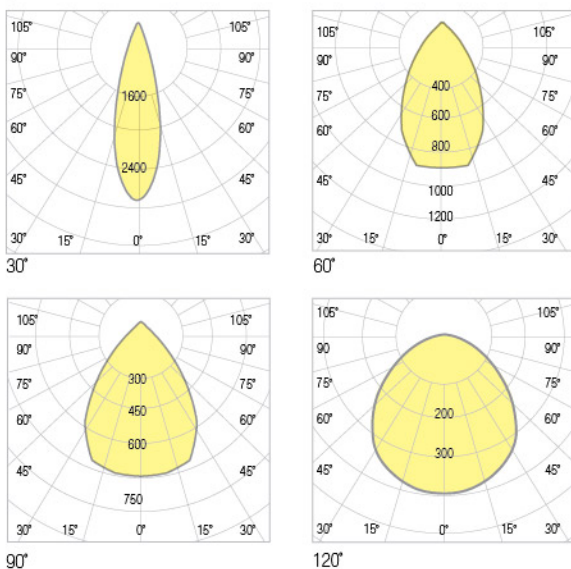

POWER	STANDART LUMEN	PRO SERIES LUMEN
400W	50.884lm	57.669lm
450W	58.350lm	64.710lm
500W	63.468lm	71.045lm
550W	69.880lm	77.715lm
600W	76.920lm	84.780lm

Photometric Data

Technical Drawing

Dimensions (mm)