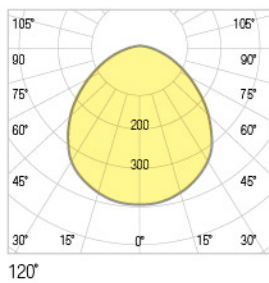

Photometric Data