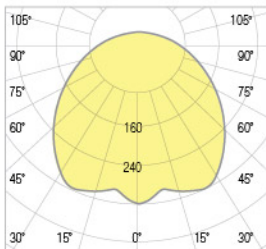

Photometric Data