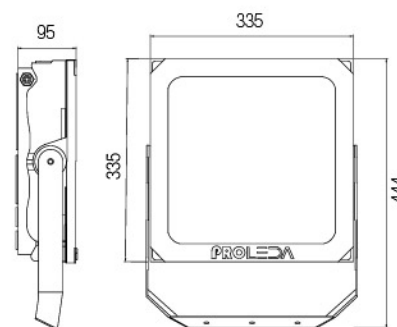

POWER	STANDART LUMEN	PRO SERIES LUMEN
400W	53.680lm	56.840lm
500W	66.650lm	71.250lm
600W	79.200lm	84.900lm

Photometric Data

Technical Drawing

Dimensions (mm)

a	b	c
360mm	960mm	85mm

Options

Driver: Dali / 1-10V / AUTODIM
Parafodr

POWER	STANDART LUMEN	PRO SERIES LUMEN
75W	9.900lm	10.655lm
100W	13.450lm	14.220lm
125W	16.625lm	17.687lm
150W	20.100lm	21.280lm

Photometric Data

Technical Drawing

Dimensions (mm)

a	b	c
335mm	335mm	95mm

Options