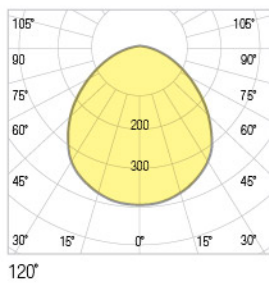

POWER	LUMEN	DIMENSIONS
18W	2.260lm	60cm
30W	3.788lm	120cm
42W	5.276lm	120cm
50W	6.362lm	120cm
60W	7.592lm	120cm

Photometric Data

Technical Drawing

Dimensions (mm)

a	b	c
600mm	70mm	80mm

a	b	c
1200mm	70mm	80mm

POWER	LUMEN	DIMENSIONS
18W	2.253lm	60cm
30W	3.774lm	120cm
42W	5.258lm	120cm
50W	6.265lm	120cm
60W	7.506lm	120cm

Photometric Data

Technical Drawing

Dimensions (mm)

a	b	c
600mm	70mm	80mm
a	b	c
1200mm	70mm	80mm